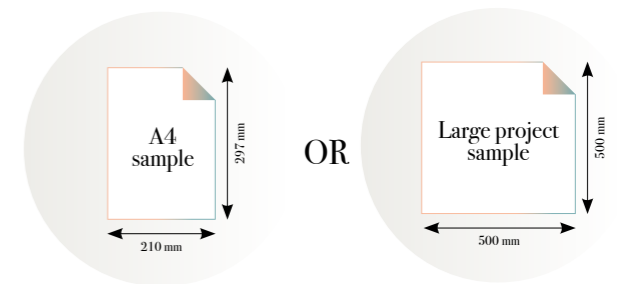

Muance portal

Login to our B2B webshop (portal.muance.eu) to order standard or custom sized murals. Don't have a login? Request access by filling out the form via portal.muance.eu/register. (Only available for businesses)

Standard specifications:

Size: 500 cm x 270 cm
All murals are printed by default with 50 cm panel widths, but can also be ordered using 100 cm wide panels if desired. (depending on material chosen below)

Print with your own sizes

This mural can be custom made to fit the dimensions of your wall.

Can be printed with these materials:

- Non-woven matt (50 cm panel) ☒
- Textured Vinyl (50 and 100 cm panels) ☒
- Textile (50 and 100 cm panels) ☒
- Metallic Gold (50 cm panel) ☒
- Metallic Copper (50 cm panel) ☐
- Metallic Silver (50 cm panel) ☐

Mixed emotions

Reference nr: MU14079

50 CM PANEL 1	100 CM PANEL 2	150 CM PANEL 3	200 CM PANEL 4	250 CM PANEL 5	300 CM PANEL 6	350 CM PANEL 7	400 CM PANEL 8	450 CM PANEL 9	500 CM PANEL 10
100 CM PANEL 1		200 CM PANEL 2		300 CM PANEL 3		400 CM PANEL 4		500 CM PANEL 5	

Request a sample

Request a wallpaper sample for a more accurate representation of colors, textures and image quality. It is also advisable if you want to see the wallpaper on a metallic material. Samples can also be ordered through our online portal (portal.muance.eu).

Also available in these versions: