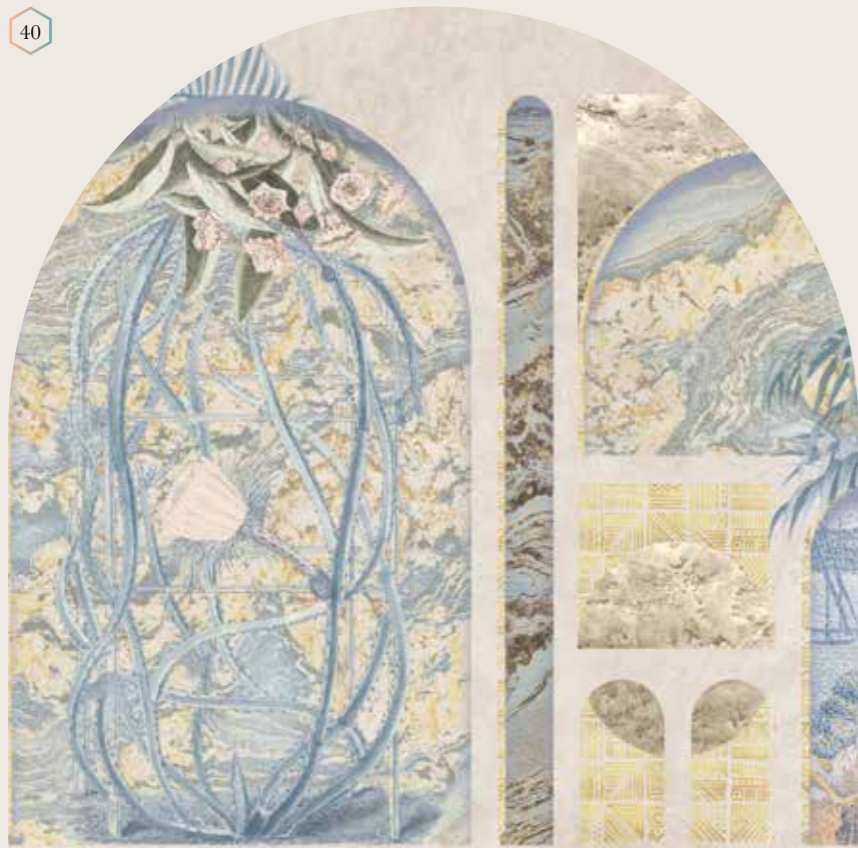

CLOSE-UP 1

Muance portal

Login to our B2B webshop (portal.muance.eu) to order standard or custom sized murals. Don't have a login? Request access by filling out the form via portal.muance.eu/register. (Only available for businesses)

Standard specifications:

Size: 500 cm x 270 cm
All murals are printed by default with 50 cm panel widths, but can also be ordered using 100 cm wide panels if desired. (depending on material chosen below)

Print with your own sizes

This mural can be custom made to fit the dimensions of your wall.

Can be printed with these materials:

- Non-woven matt (50 cm panel) ☒
- Textured Vinyl (50 and 100 cm panels) ☒
- Textile (50 and 100 cm panels) ☒
- Metallic Gold (50 cm panel) ☒
- Metallic Copper (50 cm panel) ☐
- Metallic Silver (50 cm panel) ☐

Jamila dawn

Reference nr: MU14019

50 CM PANEL 1	100 CM PANEL 2	150 CM PANEL 3	200 CM PANEL 4	250 CM PANEL 5	300 CM PANEL 6	350 CM PANEL 7	400 CM PANEL 8	450 CM PANEL 9	500 CM PANEL 10
100 CM PANEL 1		200 CM PANEL 2		300 CM PANEL 3		400 CM PANEL 4		500 CM PANEL 5	

Request a sample

Request a wallpaper sample for a more accurate representation of colors, textures and image quality. It is also advisable if you want to see the wallpaper on a metallic material. Samples can also be ordered through our online portal (portal.muance.eu).

Also available in these versions: