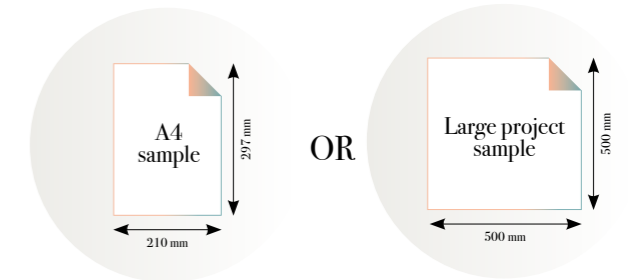

Muance portal

Login to our B2B webshop (portal.muance.eu) to order standard or custom sized murals
Don't have a login? Request access by filling out the form via portal.muance.eu/register.
(Only available for businesses)

Standard specifications:

Size: 500 cm x 270 cm
All murals are printed by default with 50 cm panel widths, but can also be ordered using 100 cm wide panels if desired.
(depending on material chosen below)

Print with your own sizes

This mural can be custom made to fit the dimensions of your wall.

Can be printed with these materials:

- Non-woven matt (50 cm panel) ☒
- Textured Vinyl (50 and 100 cm panels) ☒
- Textile (50 and 100 cm panels) ☒
- Metallic Gold (50 cm panel) ☒
- Metallic Copper (50 cm panel) ☐
- Metallic Silver (50 cm panel) ☐

Yuki

Reference nr: **MU14013**

50 CM PANEL 1	100 CM PANEL 2	150 CM PANEL 3	200 CM PANEL 4	250 CM PANEL 5	300 CM PANEL 6	350 CM PANEL 7	400 CM PANEL 8	450 CM PANEL 9	500 CM PANEL 10
100 CM PANEL 1		200 CM PANEL 2		300 CM PANEL 3		400 CM PANEL 4		500 CM PANEL 5	

Request a sample

Request a wallpaper sample for a more accurate representation of colors, textures and image quality. It is also advisable if you want to see the wallpaper on a metallic material. Samples can also be ordered through our online portal (portal.muance.eu).

Also available in these versions: