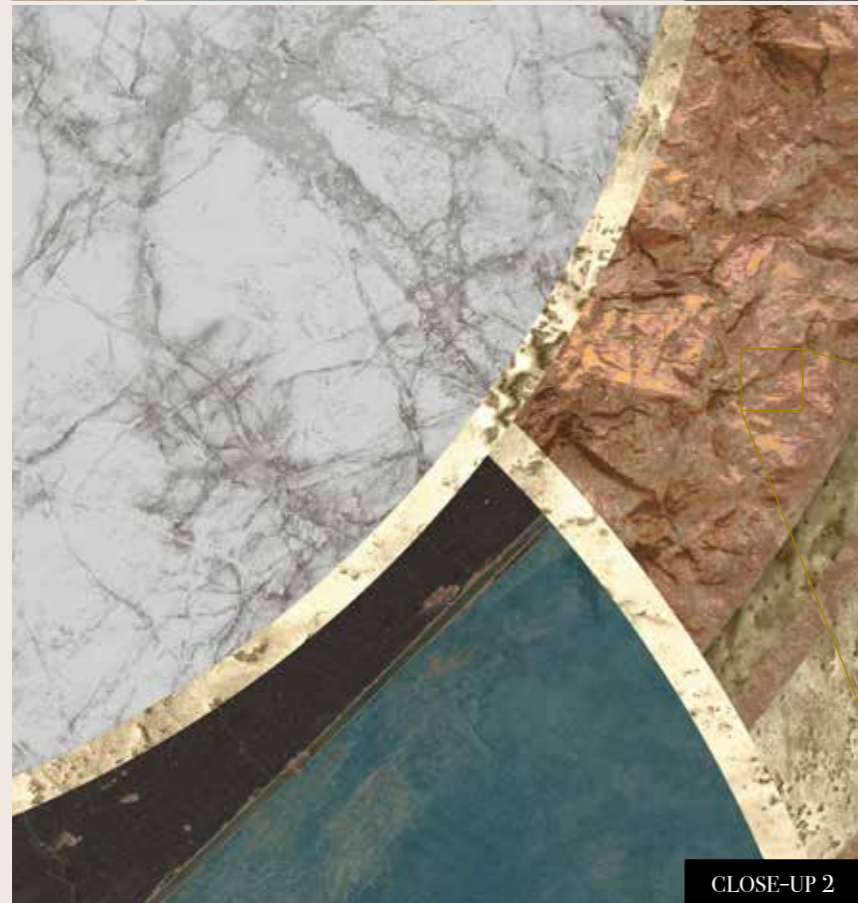

CLOSE-UP 1

CLOSE-UP 2