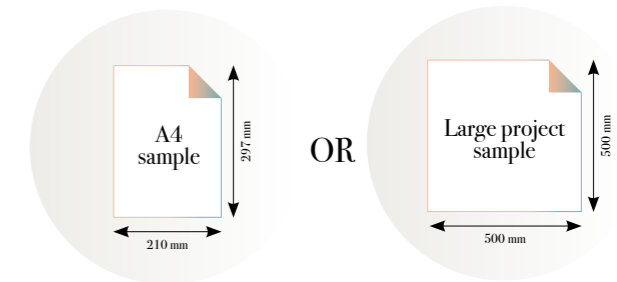

Muance portal

Login to our B2B webshop (portal.muance.eu) to order standard or custom sized murals. Don't have a login? Request access by filling out the form via portal.muance.eu/register. *(Only available for businesses)*

Standard specifications:

Size: 500 cm x 270 cm
All murals are printed by default with 50 cm panel widths, but can also be ordered using 100 cm wide panels if desired. *(depending on material chosen below)*

Print with your own sizes

This mural can be custom made to fit the dimensions of your wall.

Can be printed with these materials:

- Non-woven matt (50 cm panel) ☒
- Textured Vinyl (50 and 100 cm panels) ☒
- Textile (50 and 100 cm panels) ☒
- Metallic Gold (50 cm panel) ☒
- Metallic Copper (50 cm panel) ☐
- Metallic Silver (50 cm panel) ☐

Jelani

Reference nr: MU14091

50 CM PANEL 1	100 CM PANEL 2	150 CM PANEL 3	200 CM PANEL 4	250 CM PANEL 5	300 CM PANEL 6	350 CM PANEL 7	400 CM PANEL 8	450 CM PANEL 9	500 CM PANEL 10
100 CM PANEL 1		200 CM PANEL 2		300 CM PANEL 3		400 CM PANEL 4		500 CM PANEL 5	

Request a sample

Request a wallpaper sample for a more accurate representation of colors, textures and image quality. It is also advisable if you want to see the wallpaper on a metallic material. Samples can also be ordered through our online portal (portal.muance.eu).

Also available in these versions:

*not available on Gold

*not available on Gold