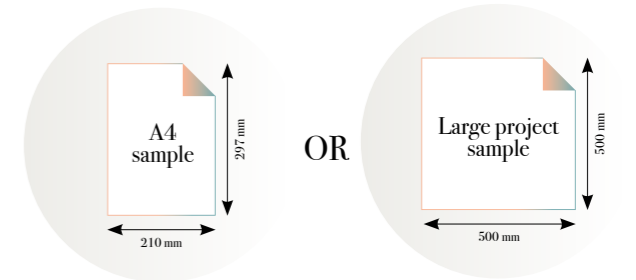

Muance portal

Login to our B2B webshop (portal.muance.eu) to order standard or custom sized murals
Don't have a login? Request access by filling out the form via portal.muance.eu/register.
(Only available for businesses)

Standard specifications:

Size: 500 cm x 270 cm
All murals are printed by default with 50 cm panel widths, but can also be ordered using 100 cm wide panels if desired.
(depending on material chosen below)

Print with your own sizes

This mural can be custom made to fit the dimensions of your wall.

Can be printed with these materials:

- Non-woven matt (50 cm panel) ☒
- Textured Vinyl (50 and 100 cm panels) ☒
- Textile (50 and 100 cm panels) ☒
- Metallic Gold (50 cm panel) ☒
- Metallic Copper (50 cm panel) ☐
- Metallic Silver (50 cm panel) ☐

Oasis dune

Reference nr: MU14052

50 CM PANEL 1	100 CM PANEL 2	150 CM PANEL 3	200 CM PANEL 4	250 CM PANEL 5	300 CM PANEL 6	350 CM PANEL 7	400 CM PANEL 8	450 CM PANEL 9	500 CM PANEL 10
100 CM PANEL 1		200 CM PANEL 2		300 CM PANEL 3		400 CM PANEL 4		500 CM PANEL 5	

Request a sample

Request a wallpaper sample for a more accurate representation of colors, textures and image quality. It is also advisable if you want to see the wallpaper on a metallic material. Samples can also be ordered through our online portal (portal.muance.eu).

Also available in these versions: