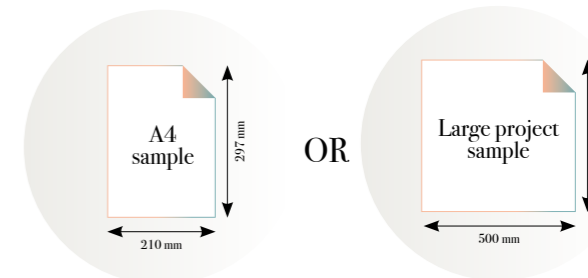

Muance portal

Login to our B2B webshop (portal.muance.eu) to order standard or custom sized murals
Don't have a login? Request access by filling out the form via portal.muance.eu/register.
(Only available for businesses)

Standard specifications:

Size: 500 cm x 270 cm
All murals are printed by default with 50 cm panel widths, but can also be ordered using 100 cm wide panels if desired.
(depending on material chosen below)

Print with your own sizes

This mural can be custom made to fit the dimensions of your wall.

Can be printed with these materials:

- Non-woven matt (50 cm panel) ☒
- Textured Vinyl (50 and 100 cm panels) ☒
- Textile (50 and 100 cm panels) ☒
- Metallic Gold (50 cm panel) ☒
- Metallic Copper (50 cm panel) ☐
- Metallic Silver (50 cm panel) ☐

Radiant Rhapsody

Reference nr: MU14031

50 CM PANEL 1	100 CM PANEL 2	150 CM PANEL 3	200 CM PANEL 4	250 CM PANEL 5	300 CM PANEL 6	350 CM PANEL 7	400 CM PANEL 8	450 CM PANEL 9	500 CM PANEL 10
100 CM PANEL 1		200 CM PANEL 2		300 CM PANEL 3		400 CM PANEL 4		500 CM PANEL 5	

Request a sample

Request a wallpaper sample for a more accurate representation of colors, textures and image quality. It is also advisable if you want to see the wallpaper on a metallic material. Samples can also be ordered through our online portal (portal.muance.eu).

Also available in these versions:

*also available on Copper