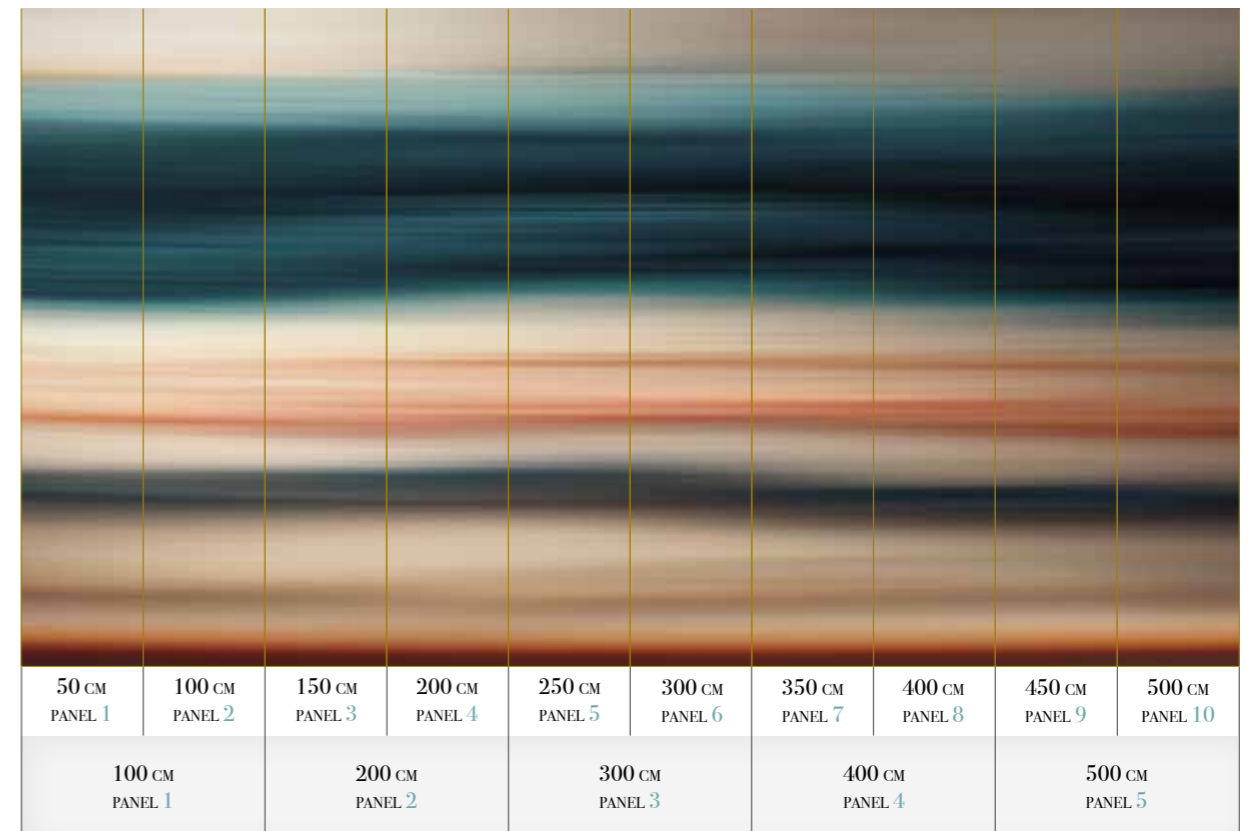

Twilight Tango

Reference nr: MU14028

Request a sample

Request a wallpaper sample for a more accurate representation of colors, textures and image quality. It is also advisable if you want to see the wallpaper on a metallic material. Samples can also be ordered through our online portal (portal.muance.eu).