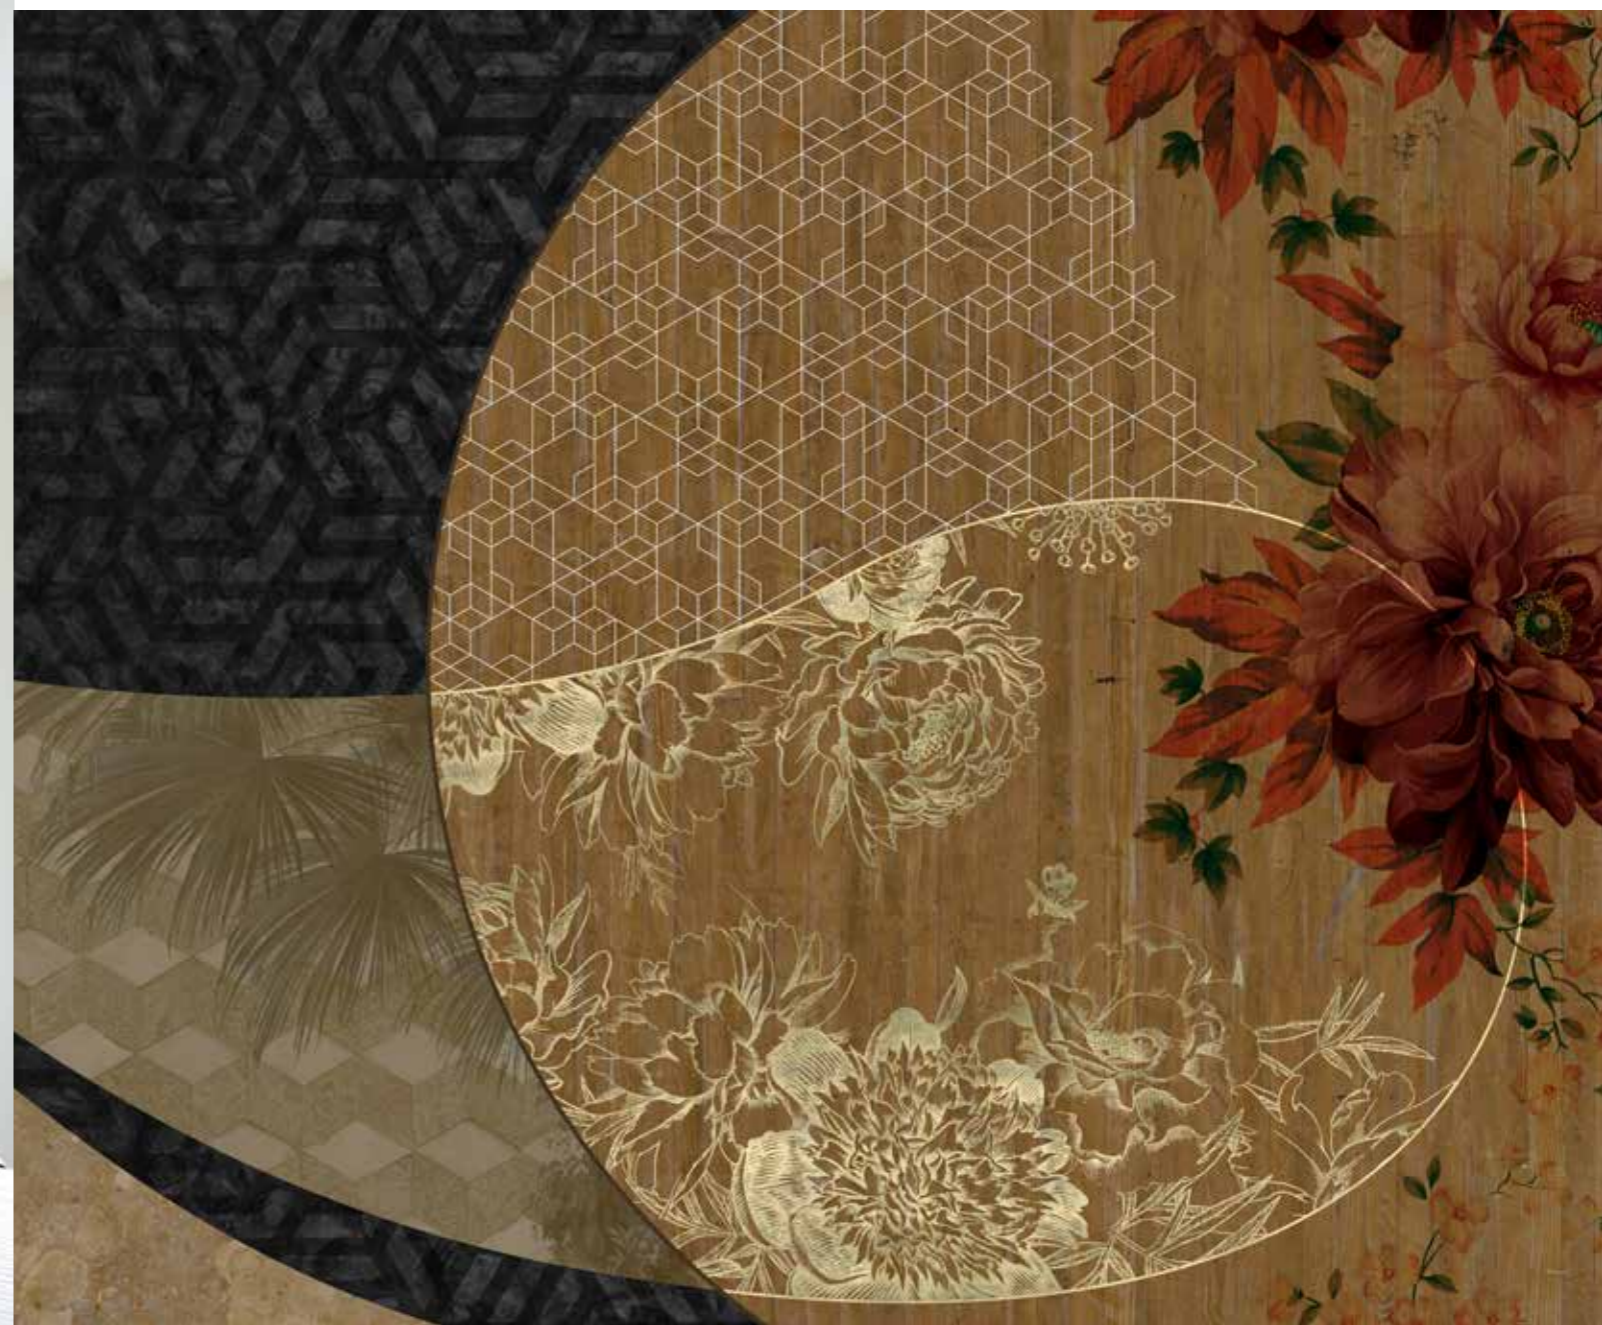

“TRANSFORM YOUR SPACE WITH ‘YUKI’ - THE PERFECT BLEND OF TRADITIONAL BEAUTY AND MODERN STYLE.”