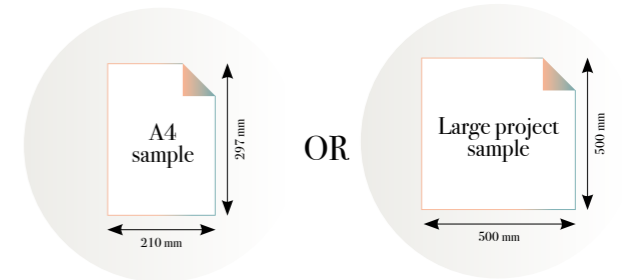

Muance portal

Login to our B2B webshop (portal.muance.eu) to order standard or custom sized murals. Don't have a login? Request access by filling out the form via portal.muance.eu/register. (Only available for businesses)

Standard specifications:

Size: 500 cm x 270 cm
All murals are printed by default with 50 cm panel widths, but can also be ordered using 100 cm wide panels if desired. (depending on material chosen below)

Print with your own sizes

This mural can be custom made to fit the dimensions of your wall.

Can be printed with these materials:

- Non-woven matt (50 cm panel) ☒
- Textured Vinyl (50 and 100 cm panels) ☒
- Textile (50 and 100 cm panels) ☒
- Metallic Gold (50 cm panel) ☒
- Metallic Copper (50 cm panel) ☐
- Metallic Silver (50 cm panel) ☐

Luxor

Reference nr: MU14043

50 CM PANEL 1	100 CM PANEL 2	150 CM PANEL 3	200 CM PANEL 4	250 CM PANEL 5	300 CM PANEL 6	350 CM PANEL 7	400 CM PANEL 8	450 CM PANEL 9	500 CM PANEL 10
100 CM PANEL 1		200 CM PANEL 2		300 CM PANEL 3		400 CM PANEL 4		500 CM PANEL 5	

Request a sample

Request a wallpaper sample for a more accurate representation of colors, textures and image quality. It is also advisable if you want to see the wallpaper on a metallic material. Samples can also be ordered through our online portal (portal.muance.eu).

Also available in these versions:

*available on Silver