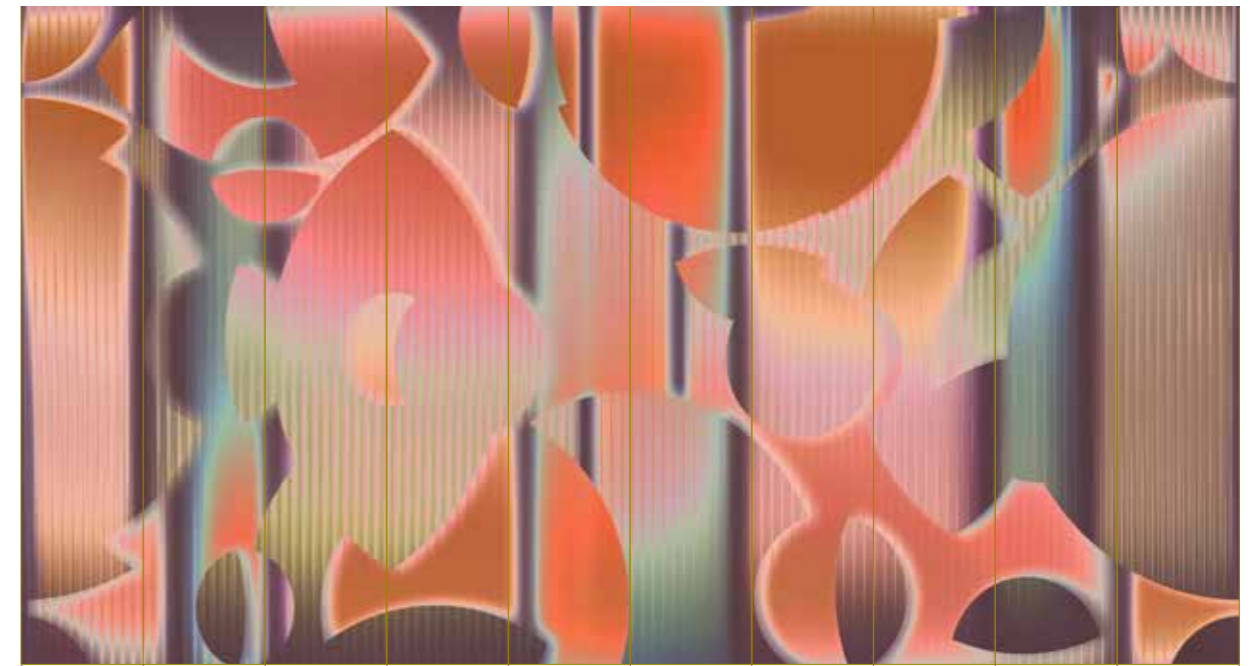

Bella Luna

Reference nr: MU14016

270 cm height

50 CM PANEL 1	100 CM PANEL 2	150 CM PANEL 3	200 CM PANEL 4	250 CM PANEL 5	300 CM PANEL 6	350 CM PANEL 7	400 CM PANEL 8	450 CM PANEL 9	500 CM PANEL 10
100 CM PANEL 1		200 CM PANEL 2		300 CM PANEL 3		400 CM PANEL 4		500 CM PANEL 5	

Request a sample

Request a wallpaper sample for a more accurate representation of colors, textures and image quality. It is also advisable if you want to see the wallpaper on a metallic material. Samples can also be ordered through our online portal (portal.muance.eu).