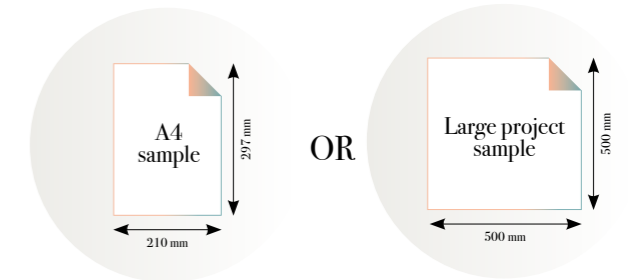

Muance portal

Login to our B2B webshop (portal.muance.eu) to order standard or custom sized murals
Don't have a login? Request access by filling out the form via portal.muance.eu/register.
(Only available for businesses)

Standard specifications:

Size: 500 cm x 270 cm
All murals are printed by default with 50 cm panel widths, but can also be ordered using 100 cm wide panels if desired.
(depending on material chosen below)

Print with your own sizes

This mural can be custom made to fit the dimensions of your wall.

Can be printed with these materials:

- Non-woven matt (50 cm panel) ☒
- Textured Vinyl (50 and 100 cm panels) ☒
- Textile (50 and 100 cm panels) ☒
- Metallic Gold (50 cm panel) ☐
- Metallic Copper (50 cm panel) ☐
- Metallic Silver (50 cm panel) ☒

Bella Luna

Reference nr: MU14016

50 CM PANEL 1	100 CM PANEL 2	150 CM PANEL 3	200 CM PANEL 4	250 CM PANEL 5	300 CM PANEL 6	350 CM PANEL 7	400 CM PANEL 8	450 CM PANEL 9	500 CM PANEL 10
100 CM PANEL 1		200 CM PANEL 2		300 CM PANEL 3		400 CM PANEL 4		500 CM PANEL 5	

Request a sample

Request a wallpaper sample for a more accurate representation of colors, textures and image quality. It is also advisable if you want to see the wallpaper on a metallic material. Samples can also be ordered through our online portal (portal.muance.eu).

Also available in these versions:

*not available on Silver