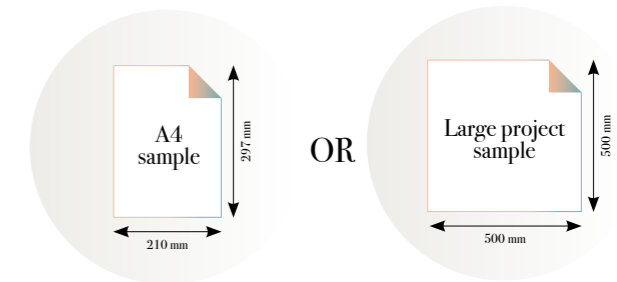

Request a sample

Request a wallpaper sample for a more accurate representation of colors, textures and image quality. It is also advisable if you want to see the wallpaper on a metallic material. Samples can also be ordered through our online portal (portal.muance.eu).