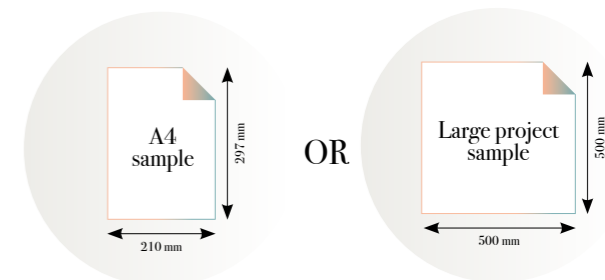

Muance portal

Login to our B2B webshop (portal.muance.eu) to order standard or custom sized murals. Don't have a login? Request access by filling out the form via portal.muance.eu/register. (Only available for businesses)

Standard specifications:

Size: 500 cm x 270 cm
All murals are printed by default with 50 cm panel widths, but can also be ordered using 100 cm wide panels if desired. (depending on material chosen below)

Print with your own sizes

This mural can be custom made to fit the dimensions of your wall.

Can be printed with these materials:

- Non-woven matt (50 cm panel) ☒
- Textured Vinyl (50 and 100 cm panels) ☒
- Textile (50 and 100 cm panels) ☒
- Metallic Gold (50 cm panel) ☒
- Metallic Copper (50 cm panel) ☐
- Metallic Silver (50 cm panel) ☐

Ivory Moon

Reference nr: MU14007

50 CM PANEL 1	100 CM PANEL 2	150 CM PANEL 3	200 CM PANEL 4	250 CM PANEL 5	300 CM PANEL 6	350 CM PANEL 7	400 CM PANEL 8	450 CM PANEL 9	500 CM PANEL 10
100 CM PANEL 1		200 CM PANEL 2		300 CM PANEL 3		400 CM PANEL 4		500 CM PANEL 5	

Request a sample

Request a wallpaper sample for a more accurate representation of colors, textures and image quality. It is also advisable if you want to see the wallpaper on a metallic material. Samples can also be ordered through our online portal (portal.muance.eu).

Also available in these versions: