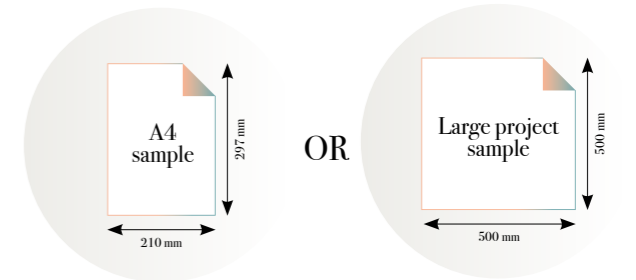

Muance portal

Login to our B2B webshop (portal.muance.eu) to order standard or custom sized murals
Don't have a login? Request access by filling out the form via portal.muance.eu/register.
(Only available for businesses)

Standard specifications:

Size: 500 cm x 270 cm
All murals are printed by default with 50 cm panel widths, but can also be ordered using 100 cm wide panels if desired.
(depending on material chosen below)

Print with your own sizes

This mural can be custom made to fit the dimensions of your wall.

Can be printed with these materials:

- Non-woven matt (50 cm panel) ☒
- Textured Vinyl (50 and 100 cm panels) ☒
- Textile (50 and 100 cm panels) ☒
- Metallic Gold (50 cm panel) ☒
- Metallic Copper (50 cm panel) ☐
- Metallic Silver (50 cm panel) ☐

Bamboo gold

Reference nr: [MU14076](#)

50 CM PANEL 1	100 CM PANEL 2	150 CM PANEL 3	200 CM PANEL 4	250 CM PANEL 5	300 CM PANEL 6	350 CM PANEL 7	400 CM PANEL 8	450 CM PANEL 9	500 CM PANEL 10
100 CM PANEL 1		200 CM PANEL 2		300 CM PANEL 3		400 CM PANEL 4		500 CM PANEL 5	

Request a sample

Request a wallpaper sample for a more accurate representation of colors, textures and image quality. It is also advisable if you want to see the wallpaper on a metallic material. Samples can also be ordered through our online portal (portal.muance.eu).

Also available in these versions:

*not available on Gold

*not available on Gold