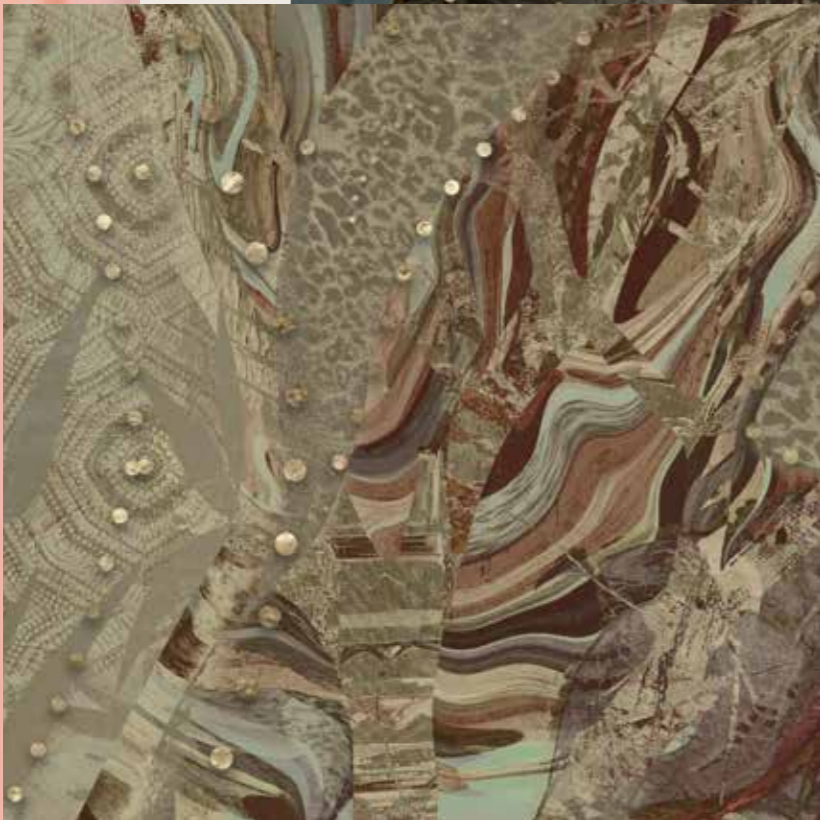

Also available in these versions:

Reference nr: [MU14089](#)

Reference nr: [MU14090](#)

CLOSE-UP 1

Muance portal

Login to our B2B webshop (portal.muance.eu) to order standard or custom sized murals. Don't have a login? Request access by filling out the form via portal.muance.eu/register. *(Only available for businesses)*