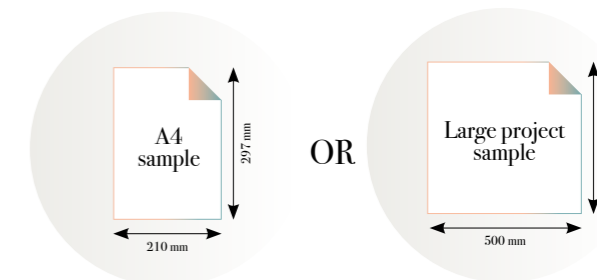

Muance portal

Login to our B2B webshop (portal.muance.eu) to order standard or custom sized murals
Don't have a login? Request access by filling out the form via portal.muance.eu/register.
(Only available for businesses)

Standard specifications:

Size: 500 cm x 270 cm
All murals are printed by default with 50 cm panel widths, but can also be ordered using 100 cm wide panels if desired.
(depending on material chosen below)

Print with your own sizes

This mural can be custom made to fit the dimensions of your wall.

Can be printed with these materials:

- Non-woven matt (50 cm panel) ☒
- Textured Vinyl (50 and 100 cm panels) ☒
- Textile (50 and 100 cm panels) ☒
- Metallic Gold (50 cm panel) ☒
- Metallic Copper (50 cm panel) ☐
- Metallic Silver (50 cm panel) ☐

Stripes

Reference nr: MU14097

50 CM PANEL 1	100 CM PANEL 2	150 CM PANEL 3	200 CM PANEL 4	250 CM PANEL 5	300 CM PANEL 6	350 CM PANEL 7	400 CM PANEL 8	450 CM PANEL 9	500 CM PANEL 10
100 CM PANEL 1		200 CM PANEL 2		300 CM PANEL 3		400 CM PANEL 4		500 CM PANEL 5	

Request a sample

Request a wallpaper sample for a more accurate representation of colors, textures and image quality. It is also advisable if you want to see the wallpaper on a metallic material. Samples can also be ordered through our online portal (portal.muance.eu).

Also available in these versions: