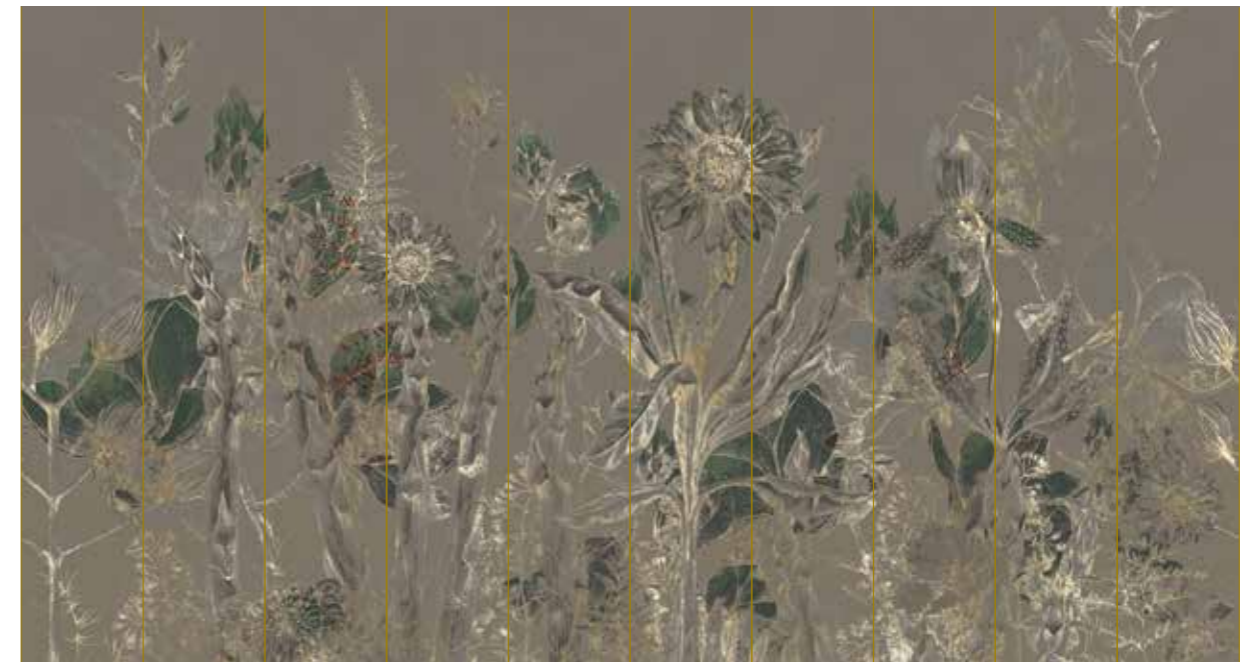

Floral garden

Reference nr: MU14085

50 CM PANEL 1	100 CM PANEL 2	150 CM PANEL 3	200 CM PANEL 4	250 CM PANEL 5	300 CM PANEL 6	350 CM PANEL 7	400 CM PANEL 8	450 CM PANEL 9	500 CM PANEL 10
100 CM PANEL 1		200 CM PANEL 2		300 CM PANEL 3		400 CM PANEL 4		500 CM PANEL 5	

Request a sample

Request a wallpaper sample for a more accurate representation of colors, textures and image quality. It is also advisable if you want to see the wallpaper on a metallic material. Samples can also be ordered through our online portal (portal.muance.eu).