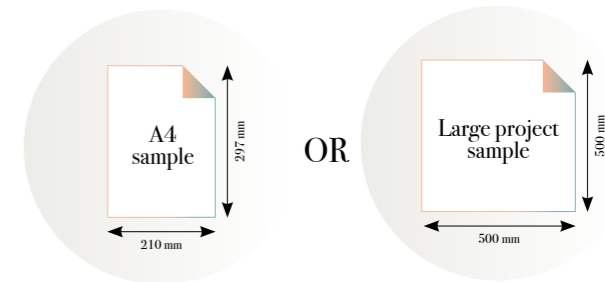

Muance portal

Login to our B2B webshop (portal.muance.eu) to order standard or custom sized murals. Don't have a login? Request access by filling out the form via portal.muance.eu/register. (Only available for businesses)

Standard specifications:

Size: 500 cm x 270 cm. All murals are printed by default with 50 cm panel widths, but can also be ordered using 100 cm wide panels if desired. (depending on material chosen below)

Print with your own sizes

This mural can be custom made to fit the dimensions of your wall.

Can be printed with these materials:

- Non-woven matt (50 cm panel) ☒
- Textured Vinyl (50 and 100 cm panels) ☒
- Textile (50 and 100 cm panels) ☒
- Metallic Gold (50 cm panel) ☐
- Metallic Copper (50 cm panel) ☐
- Metallic Silver (50 cm panel) ☐

Forest of Silk

Reference nr: MU14049

50 CM PANEL 1	100 CM PANEL 2	150 CM PANEL 3	200 CM PANEL 4	250 CM PANEL 5	300 CM PANEL 6	350 CM PANEL 7	400 CM PANEL 8	450 CM PANEL 9	500 CM PANEL 10
100 CM PANEL 1		200 CM PANEL 2		300 CM PANEL 3		400 CM PANEL 4		500 CM PANEL 5	

Request a sample

Request a wallpaper sample for a more accurate representation of colors, textures and image quality. It is also advisable if you want to see the wallpaper on a metallic material. Samples can also be ordered through our online portal (portal.muance.eu).

Also available in these versions:

*also available on Gold

*also available on Silver