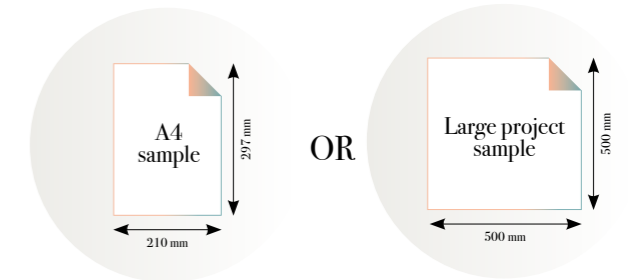

Muance portal

Login to our B2B webshop (portal.muance.eu) to order standard or custom sized murals
Don't have a login? Request access by filling out the form via portal.muance.eu/register.
(Only available for businesses)

Standard specifications:

Size: 500 cm x 270 cm
All murals are printed by default with 50 cm panel widths, but can also be ordered using 100 cm wide panels if desired.
(depending on material chosen below)

Print with your own sizes

This mural can be custom made to fit the dimensions of your wall.

Can be printed with these materials:

- Non-woven matt (50 cm panel) ☒
- Textured Vinyl (50 and 100 cm panels) ☒
- Textile (50 and 100 cm panels) ☒
- Metallic Gold (50 cm panel) ☐
- Metallic Copper (50 cm panel) ☐
- Metallic Silver (50 cm panel) ☐

Pandora

Reference nr: MU14022

50 CM PANEL 1	100 CM PANEL 2	150 CM PANEL 3	200 CM PANEL 4	250 CM PANEL 5	300 CM PANEL 6	350 CM PANEL 7	400 CM PANEL 8	450 CM PANEL 9	500 CM PANEL 10
100 CM PANEL 1		200 CM PANEL 2		300 CM PANEL 3		400 CM PANEL 4		500 CM PANEL 5	

Request a sample

Request a wallpaper sample for a more accurate representation of colors, textures and image quality. It is also advisable if you want to see the wallpaper on a metallic material. Samples can also be ordered through our online portal (portal.muance.eu).

Also available in these versions: