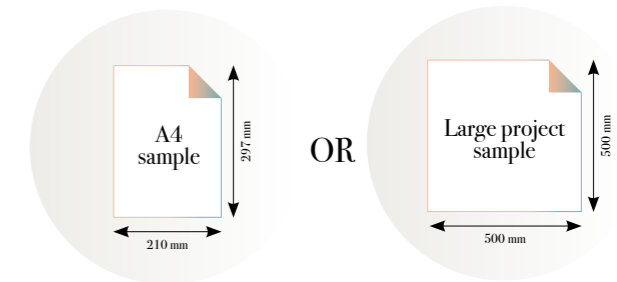

Muance portal

Login to our B2B webshop (portal.muance.eu) to order standard or custom sized murals
Don't have a login? Request access by filling out the form via portal.muance.eu/register.
(Only available for businesses)

Standard specifications:

Size: 500 cm x 270 cm
All murals are printed by default with 50 cm panel widths, but can also be ordered using 100 cm wide panels if desired.
(depending on material chosen below)

Print with your own sizes

This mural can be custom made to fit the dimensions of your wall.

Can be printed with these materials:

- Non-woven matt (50 cm panel) ☒
- Textured Vinyl (50 and 100 cm panels) ☒
- Textile (50 and 100 cm panels) ☒
- Metallic Gold (50 cm panel) ☒
- Metallic Copper (50 cm panel) ☐
- Metallic Silver (50 cm panel) ☐

Kintsugi Wall

Reference nr: [MU14088](#)

50 CM PANEL 1	100 CM PANEL 2	150 CM PANEL 3	200 CM PANEL 4	250 CM PANEL 5	300 CM PANEL 6	350 CM PANEL 7	400 CM PANEL 8	450 CM PANEL 9	500 CM PANEL 10
100 CM PANEL 1		200 CM PANEL 2		300 CM PANEL 3		400 CM PANEL 4		500 CM PANEL 5	

Request a sample

Request a wallpaper sample for a more accurate representation of colors, textures and image quality. It is also advisable if you want to see the wallpaper on a metallic material. Samples can also be ordered through our online portal (portal.muance.eu).

Also available in these versions: