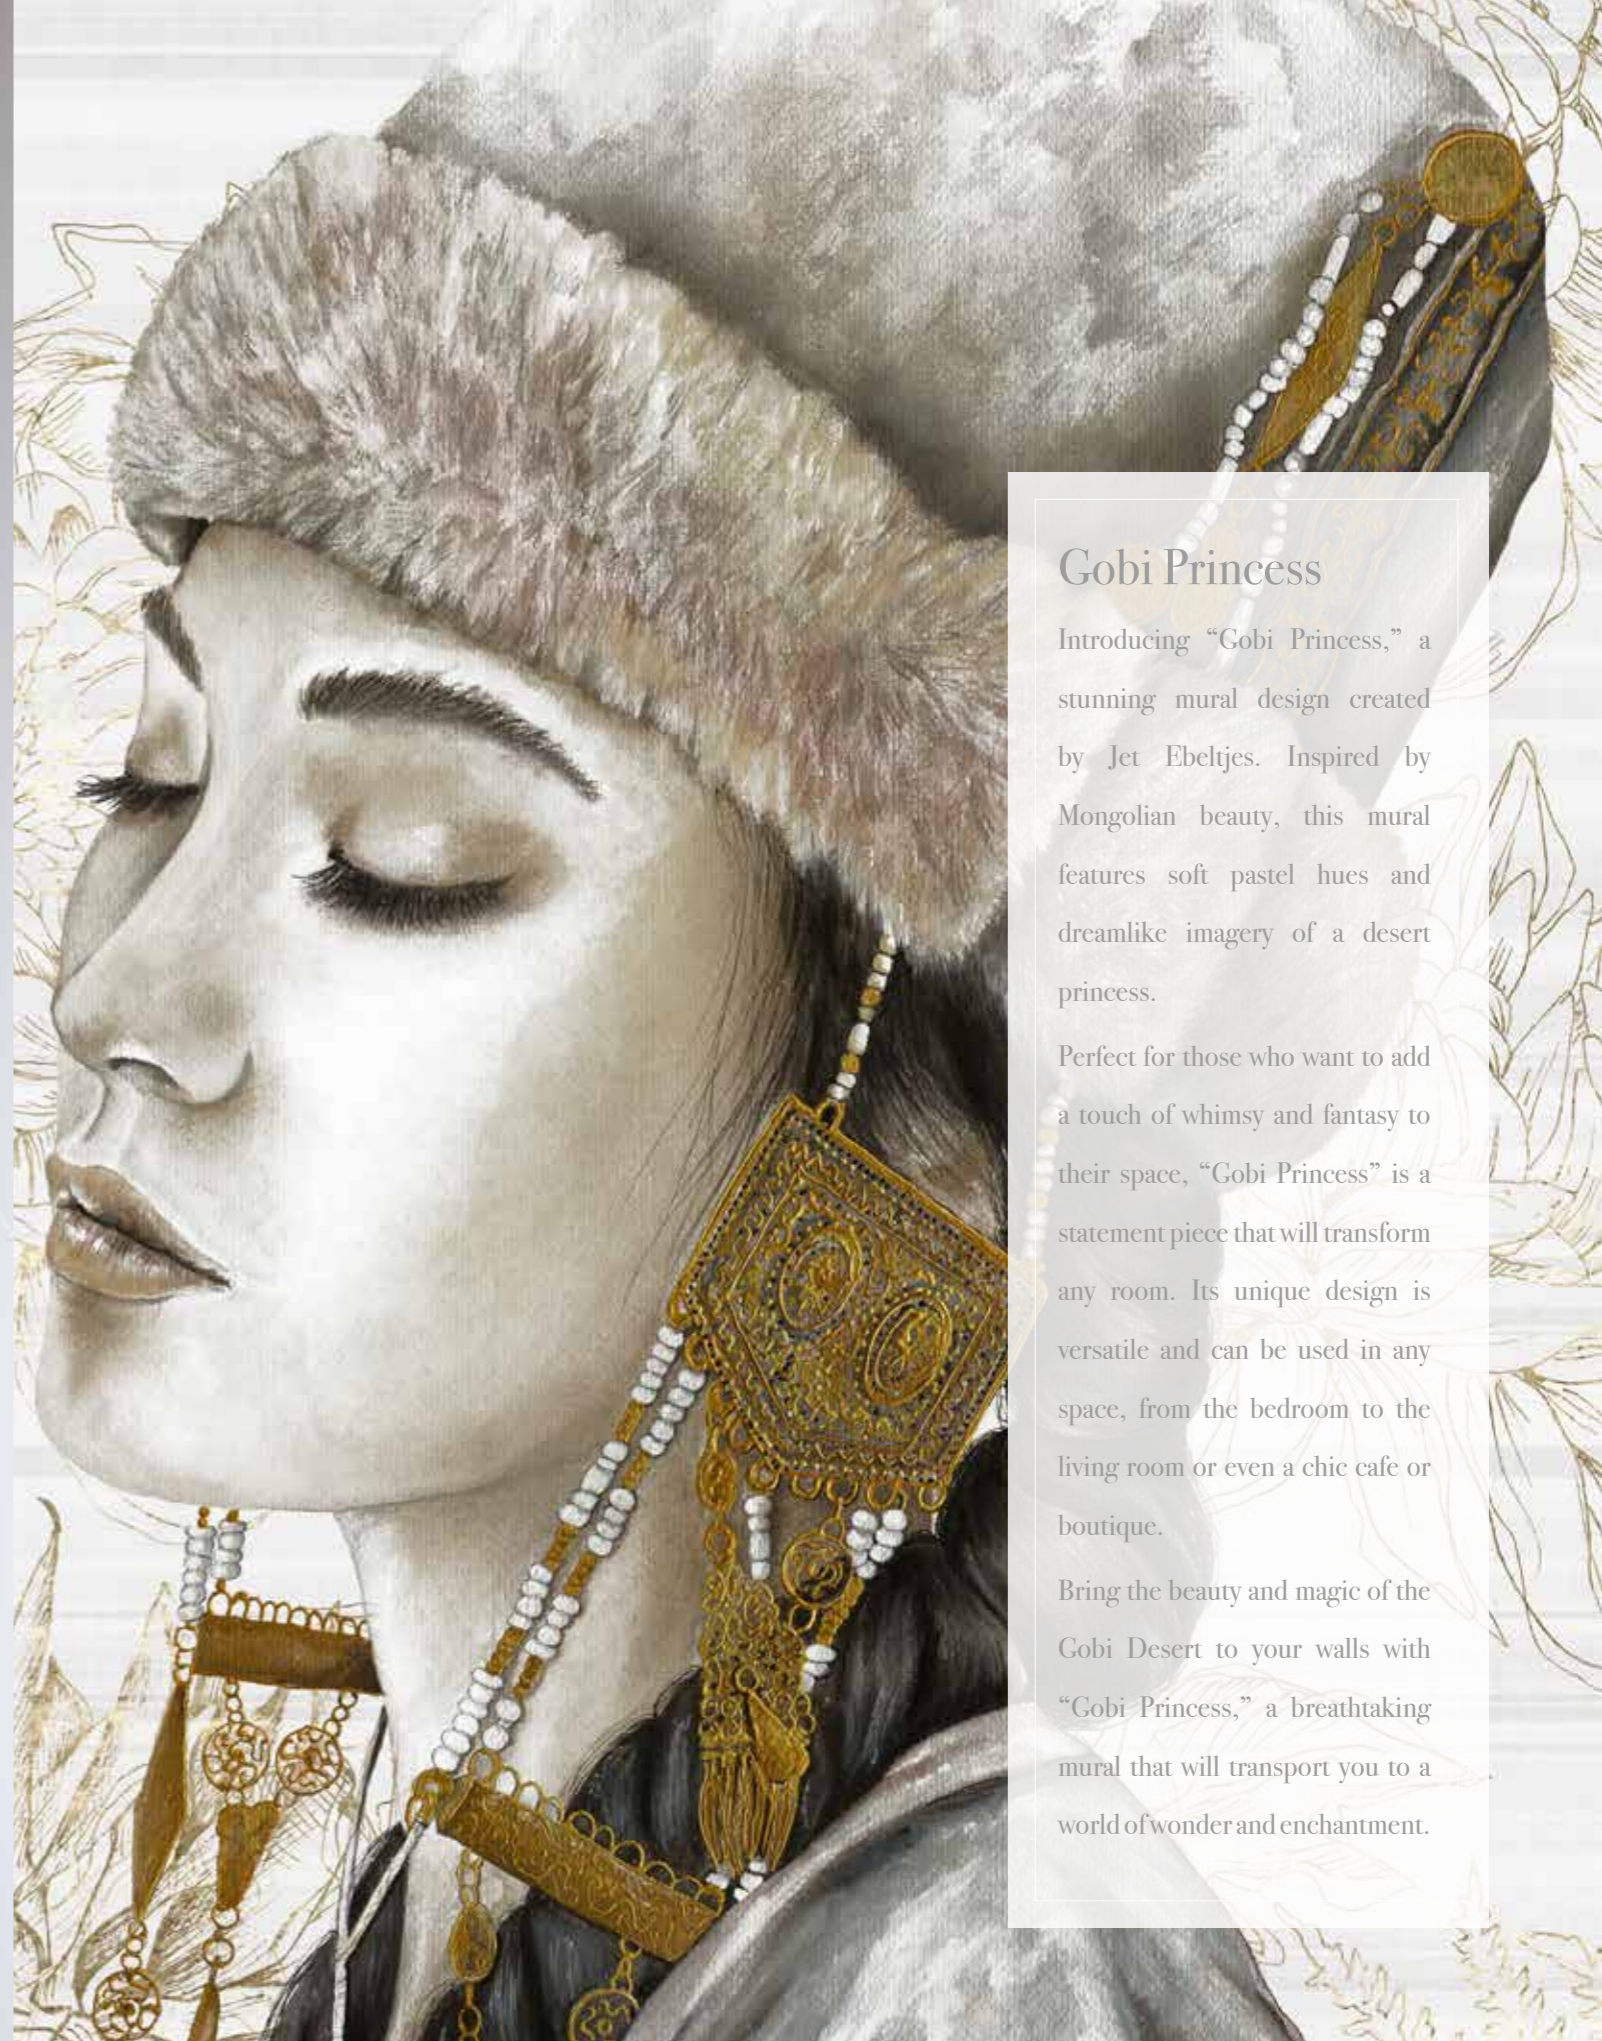

Also available in these versions:

Reference nr: MU14023

Reference nr: MU14024

Illustration by
JET EBELTJES

Gobi Princess

Introducing “Gobi Princess,” a stunning mural design created by Jet Ebelajes. Inspired by Mongolian beauty, this mural features soft pastel hues and dreamlike imagery of a desert princess.