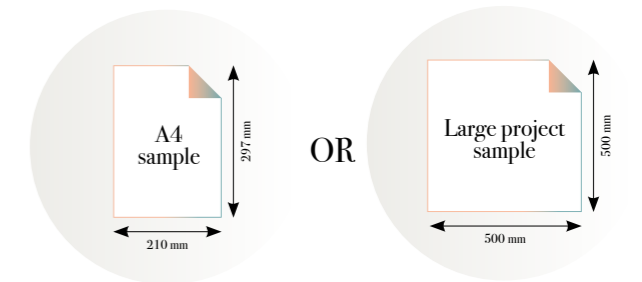

Request a sample

Request a wallpaper sample for a more accurate representation of colors, textures and image quality. It is also advisable if you want to see the wallpaper on a metallic material. Samples can also be ordered through our online portal (portal.muance.eu).