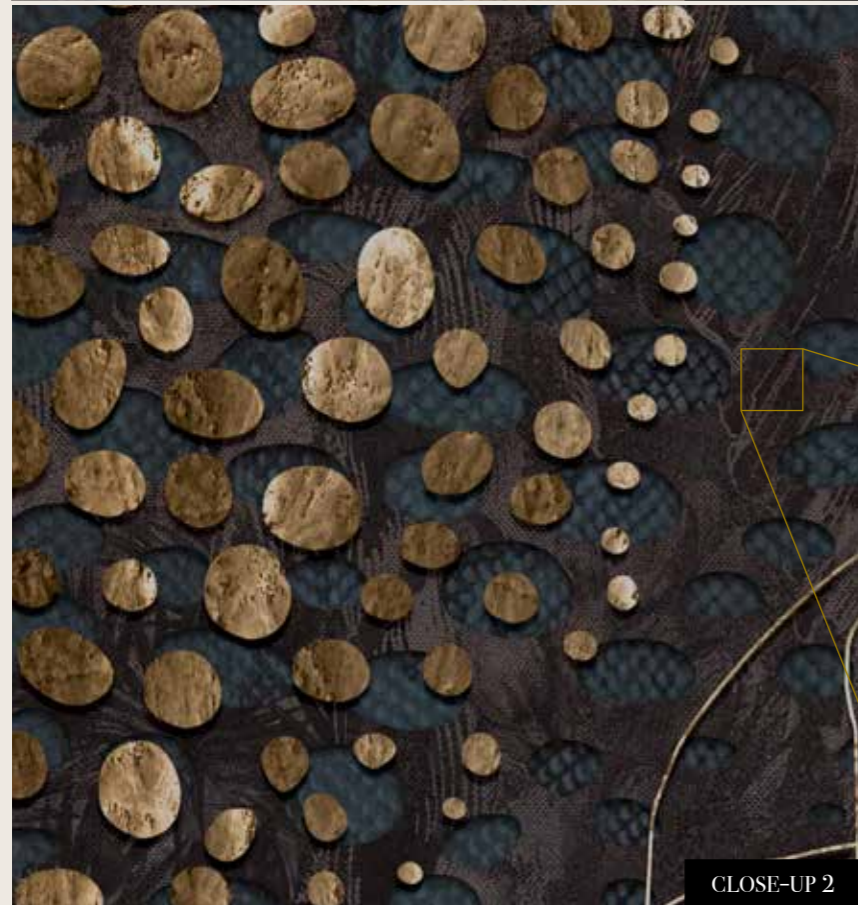

Also available in these versions:

Reference nr: MU14092

*not available on Gold

Reference nr: MU14093

*not available on Gold

CLOSE-UP 1

CLOSE-UP 2

SCALE 1:1