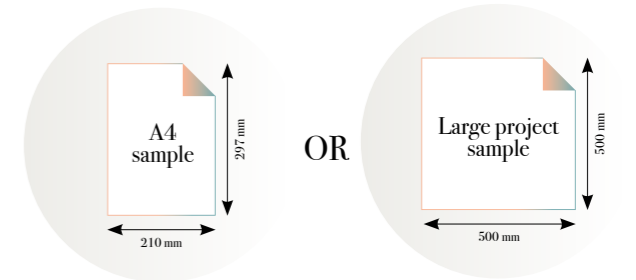

Muance portal

Login to our B2B webshop (portal.muance.eu) to order standard or custom sized murals. Don't have a login? Request access by filling out the form via portal.muance.eu/register. (Only available for businesses)

Standard specifications:

Size: 500 cm x 270 cm
All murals are printed by default with 50 cm panel widths, but can also be ordered using 100 cm wide panels if desired. (depending on material chosen below)

Print with your own sizes

This mural can be custom made to fit the dimensions of your wall.

Can be printed with these materials:

- Non-woven matt (50 cm panel) ☒
- Textured Vinyl (50 and 100 cm panels) ☒
- Textile (50 and 100 cm panels) ☒
- Metallic Gold (50 cm panel) ☒
- Metallic Copper (50 cm panel) ☐
- Metallic Silver (50 cm panel) ☐

Radiance

Reference nr: MU14034

50 CM PANEL 1	100 CM PANEL 2	150 CM PANEL 3	200 CM PANEL 4	250 CM PANEL 5	300 CM PANEL 6	350 CM PANEL 7	400 CM PANEL 8	450 CM PANEL 9	500 CM PANEL 10
100 CM PANEL 1		200 CM PANEL 2		300 CM PANEL 3		400 CM PANEL 4		500 CM PANEL 5	

Request a sample

Request a wallpaper sample for a more accurate representation of colors, textures and image quality. It is also advisable if you want to see the wallpaper on a metallic material. Samples can also be ordered through our online portal (portal.muance.eu).

Also available in these versions: