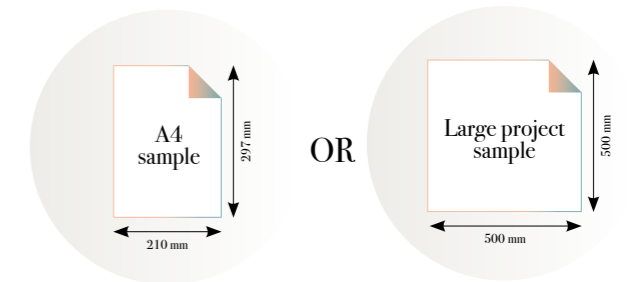

Muance portal

Login to our B2B webshop (portal.muance.eu) to order standard or custom sized murals
Don't have a login? Request access by filling out the form via portal.muance.eu/register.
(Only available for businesses)

Standard specifications:

Size: 500 cm x 270 cm
All murals are printed by default with 50 cm panel widths, but can also be ordered using 100 cm wide panels if desired.
(depending on material chosen below)

Print with your own sizes

This mural can be custom made to fit the dimensions of your wall.

Can be printed with these materials:

- Non-woven matt (50 cm panel) ☒
- Textured Vinyl (50 and 100 cm panels) ☒
- Textile (50 and 100 cm panels) ☒
- Metallic Gold (50 cm panel) ☐
- Metallic Copper (50 cm panel) ☐
- Metallic Silver (50 cm panel) ☐

Twilight Tango

Reference nr: MU14028

Request a sample

Request a wallpaper sample for a more accurate representation of colors, textures and image quality. It is also advisable if you want to see the wallpaper on a metallic material. Samples can also be ordered through our online portal (portal.muance.eu).

Also available in these versions:

*available on Silver