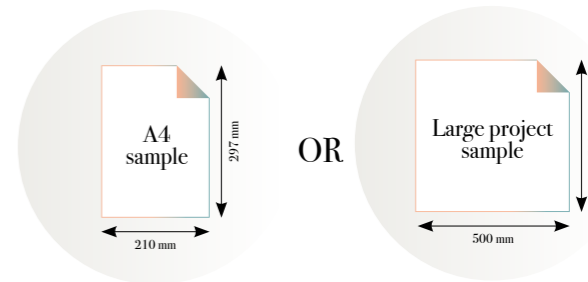

Standard specifications:

Size: 500 cm x 270 cm. All murals are printed by default with 50 cm panel widths, but can also be ordered using 100 cm wide panels if desired. (depending on material chosen below)

SCALE 1:1

Gobi princess

Reference nr: MU14025

270 cm height

Request a sample

Request a wallpaper sample for a more accurate representation of colors, textures and image quality. It is also advisable if you want to see the wallpaper on a metallic material. Samples can also be ordered through our online portal (portal.muance.eu).