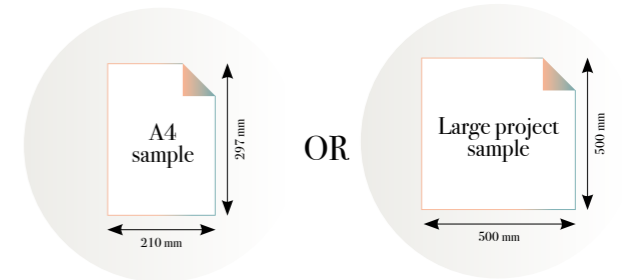

Muance portal

Login to our B2B webshop (portal.muance.eu) to order standard or custom sized murals. Don't have a login? Request access by filling out the form via portal.muance.eu/register. (Only available for businesses)

Standard specifications:

Size: 500 cm x 270 cm. All murals are printed by default with 50 cm panel widths, but can also be ordered using 100 cm wide panels if desired. (depending on material chosen below)

Print with your own sizes

This mural can be custom made to fit the dimensions of your wall.

Can be printed with these materials:

- Non-woven matt (50 cm panel) ☒
- Textured Vinyl (50 and 100 cm panels) ☒
- Textile (50 and 100 cm panels) ☒
- Metallic Gold (50 cm panel) ☒
- Metallic Copper (50 cm panel) ☐
- Metallic Silver (50 cm panel) ☐

Eye of the tiger

Reference nr: MU14082

50 CM PANEL 1	100 CM PANEL 2	150 CM PANEL 3	200 CM PANEL 4	250 CM PANEL 5	300 CM PANEL 6	350 CM PANEL 7	400 CM PANEL 8	450 CM PANEL 9	500 CM PANEL 10
100 CM PANEL 1		200 CM PANEL 2		300 CM PANEL 3		400 CM PANEL 4		500 CM PANEL 5	

Request a sample

Request a wallpaper sample for a more accurate representation of colors, textures and image quality. It is also advisable if you want to see the wallpaper on a metallic material. Samples can also be ordered through our online portal (portal.muance.eu).

Also available in these versions:

*not available on Gold

*not available on Gold