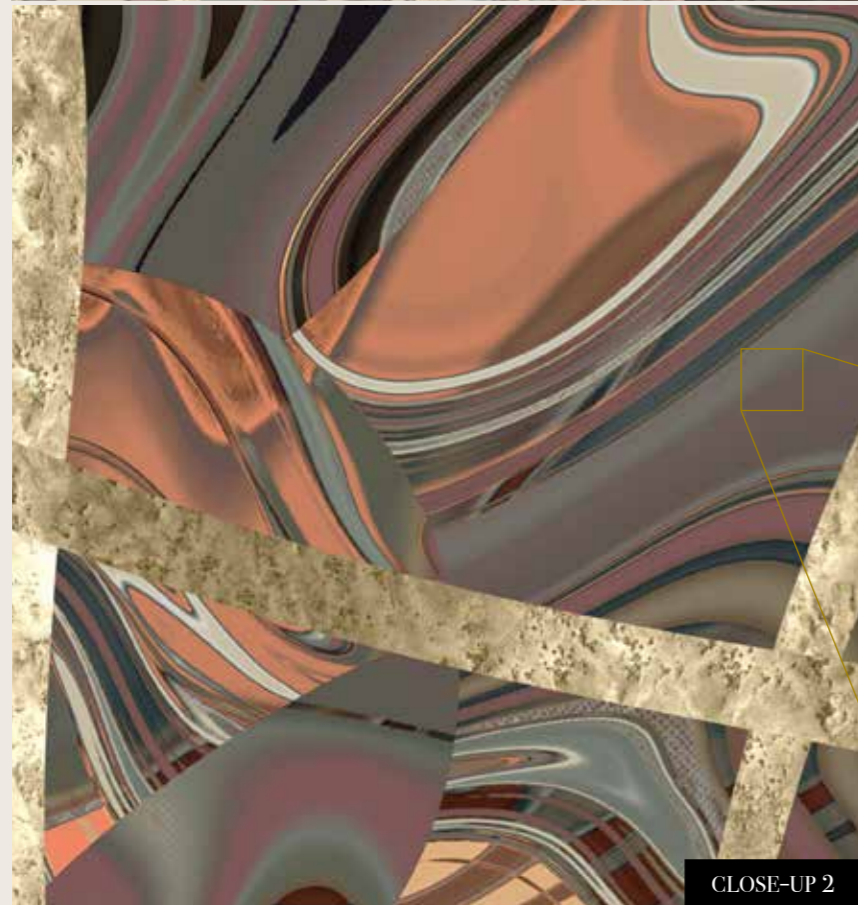

CLOSE-UP 1

CLOSE-UP 2