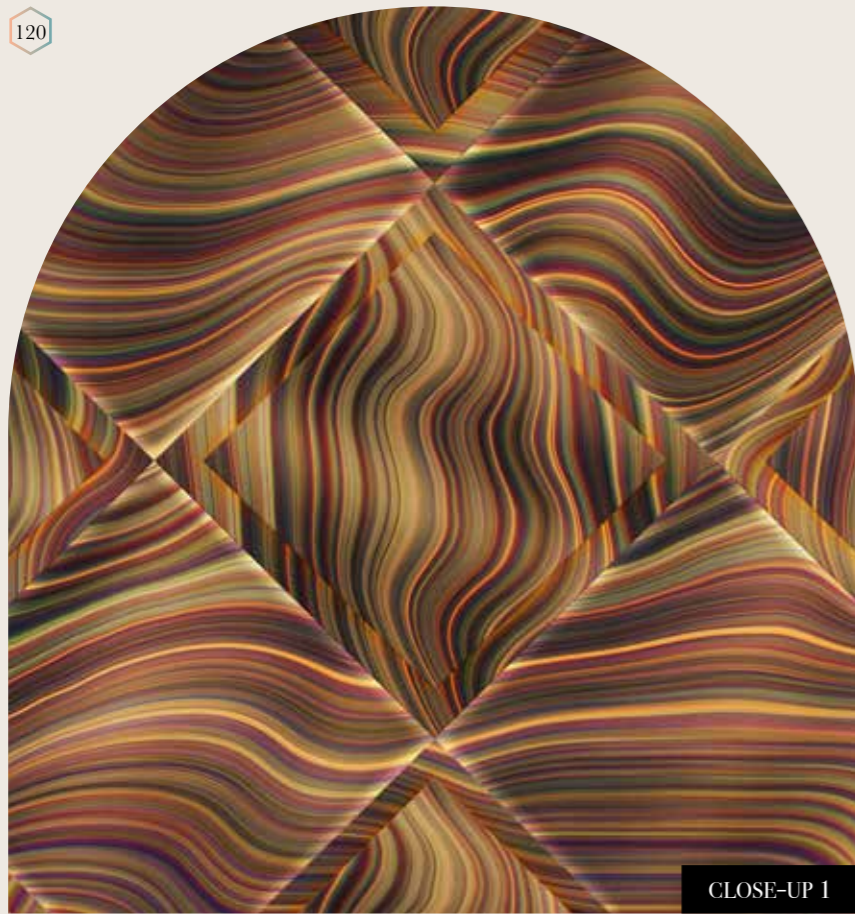

Also available in these versions:

Reference nr: MU14068

Reference nr: MU14069

MUANCE

CLOSE-UP 1

CLOSE-UP 2

SCALE 1:1

Muance portal