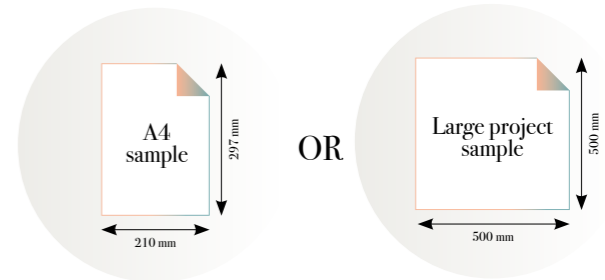

Muance portal

Login to our B2B webshop (portal.muance.eu) to order standard or custom sized murals
Don't have a login? Request access by filling out the form via portal.muance.eu/register.
(Only available for businesses)

Standard specifications:

Size: 500 cm x 270 cm
All murals are printed by default with 50 cm panel widths, but can also be ordered using 100 cm wide panels if desired.
(depending on material chosen below)

Print with your own sizes

This mural can be custom made to fit the dimensions of your wall.

Can be printed with these materials:

- Non-woven matt (50 cm panel) ☒
- Textured Vinyl (50 and 100 cm panels) ☒
- Textile (50 and 100 cm panels) ☒
- Metallic Gold (50 cm panel) ☐
- Metallic Copper (50 cm panel) ☐
- Metallic Silver (50 cm panel) ☒

Chromatic

Reference nr: MU14073

50 CM PANEL 1	100 CM PANEL 2	150 CM PANEL 3	200 CM PANEL 4	250 CM PANEL 5	300 CM PANEL 6	350 CM PANEL 7	400 CM PANEL 8	450 CM PANEL 9	500 CM PANEL 10
100 CM PANEL 1		200 CM PANEL 2		300 CM PANEL 3		400 CM PANEL 4		500 CM PANEL 5	

Request a sample

Request a wallpaper sample for a more accurate representation of colors, textures and image quality. It is also advisable if you want to see the wallpaper on a metallic material. Samples can also be ordered through our online portal (portal.muance.eu).

Also available in these versions: