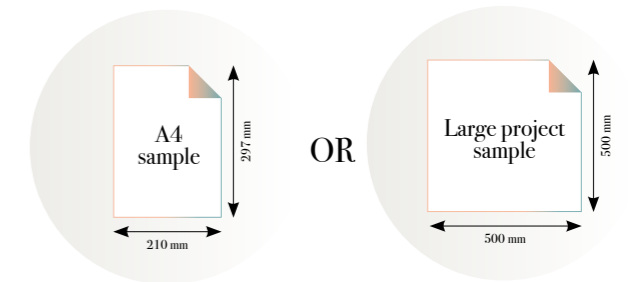

Muance portal

Login to our B2B webshop (portal.muance.eu) to order standard or custom sized murals. Don't have a login? Request access by filling out the form via portal.muance.eu/register. (Only available for businesses)

Standard specifications:

Size: 500 cm x 270 cm
All murals are printed by default with 50 cm panel widths, but can also be ordered using 100 cm wide panels if desired. (depending on material chosen below)

Print with your own sizes

This mural can be custom made to fit the dimensions of your wall.

Can be printed with these materials:

- Non-woven matt (50 cm panel) ☒
- Textured Vinyl (50 and 100 cm panels) ☒
- Textile (50 and 100 cm panels) ☒
- Metallic Gold (50 cm panel) ☐
- Metallic Copper (50 cm panel) ☐
- Metallic Silver (50 cm panel) ☐

Rosewood

Reference nr: MU14046

50 CM PANEL 1	100 CM PANEL 2	150 CM PANEL 3	200 CM PANEL 4	250 CM PANEL 5	300 CM PANEL 6	350 CM PANEL 7	400 CM PANEL 8	450 CM PANEL 9	500 CM PANEL 10
100 CM PANEL 1		200 CM PANEL 2		300 CM PANEL 3		400 CM PANEL 4		500 CM PANEL 5	

Request a sample

Request a wallpaper sample for a more accurate representation of colors, textures and image quality. It is also advisable if you want to see the wallpaper on a metallic material. Samples can also be ordered through our online portal (portal.muance.eu).

Also available in these versions:

Reference nr: MU14047

*also available on Gold

Reference nr: MU14048

*also available on Gold