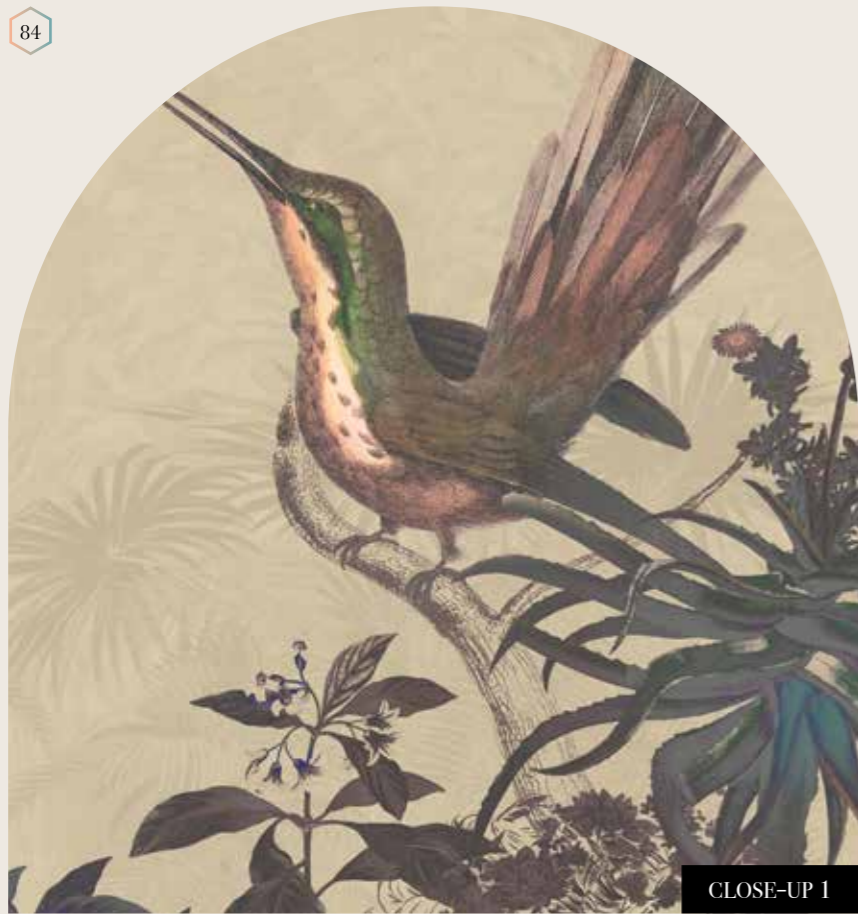

Also available in these versions:

Reference nr: MU14044

Reference nr: MU14045

*available on Silver

Rosewood

Muance portal

Login to our B2B webshop (portal.muance.eu) to order standard or custom sized murals. Don't have a login? Request access by filling out the form via portal.muance.eu/register. (Only available for businesses)