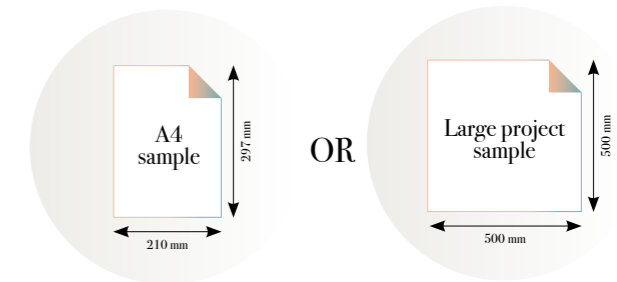

Muance portal

Login to our B2B webshop (portal.muance.eu) to order standard or custom sized murals. Don't have a login? Request access by filling out the form via portal.muance.eu/register. (Only available for businesses)

Standard specifications:

Size: 500 cm x 270 cm
All murals are printed by default with 50 cm panel widths, but can also be ordered using 100 cm wide panels if desired. (depending on material chosen below)

Print with your own sizes

This mural can be custom made to fit the dimensions of your wall.

Can be printed with these materials:

- Non-woven matt (50 cm panel) ☒
- Textured Vinyl (50 and 100 cm panels) ☒
- Textile (50 and 100 cm panels) ☒
- Metallic Gold (50 cm panel) ☐
- Metallic Copper (50 cm panel) ☐
- Metallic Silver (50 cm panel) ☐

When patterns are warped

Reference nr: MU14070

50 CM PANEL 1	100 CM PANEL 2	150 CM PANEL 3	200 CM PANEL 4	250 CM PANEL 5	300 CM PANEL 6	350 CM PANEL 7	400 CM PANEL 8	450 CM PANEL 9	500 CM PANEL 10
100 CM PANEL 1		200 CM PANEL 2		300 CM PANEL 3		400 CM PANEL 4		500 CM PANEL 5	

Request a sample

Request a wallpaper sample for a more accurate representation of colors, textures and image quality. It is also advisable if you want to see the wallpaper on a metallic material. Samples can also be ordered through our online portal (portal.muance.eu).

Also available in these versions:

*also available on Silver