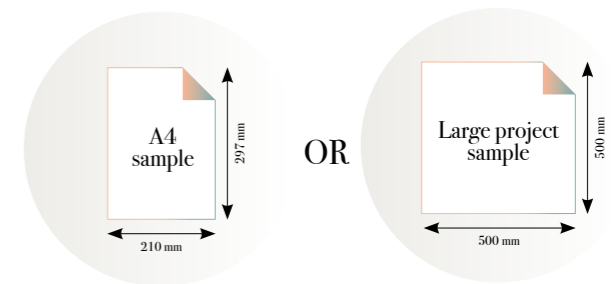

Request a sample

Request a wallpaper sample for a more accurate representation of colors, textures and image quality. It is also advisable if you want to see the wallpaper on a metallic material. Samples can also be ordered through our online portal (portal.muance.eu).