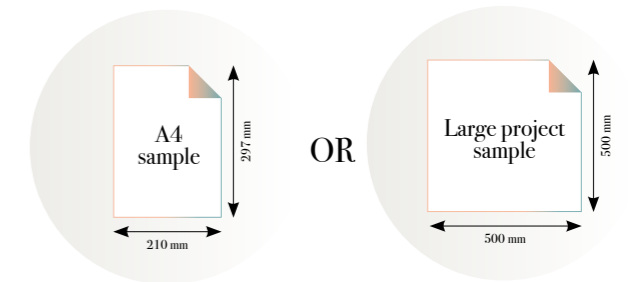

Muance portal

Login to our B2B webshop (portal.muance.eu) to order standard or custom sized murals. Don't have a login? Request access by filling out the form via portal.muance.eu/register. (Only available for businesses)

Standard specifications:

Size: 500 cm x 270 cm
All murals are printed by default with 50 cm panel widths, but can also be ordered using 100 cm wide panels if desired. (depending on material chosen below)

Print with your own sizes

This mural can be custom made to fit the dimensions of your wall.

Can be printed with these materials:

- Non-woven matt (50 cm panel) ☒
- Textured Vinyl (50 and 100 cm panels) ☒
- Textile (50 and 100 cm panels) ☒
- Metallic Gold (50 cm panel) ☒
- Metallic Copper (50 cm panel) ☐
- Metallic Silver (50 cm panel) ☐

Floral garden

Reference nr: MU14085

50 CM PANEL 1	100 CM PANEL 2	150 CM PANEL 3	200 CM PANEL 4	250 CM PANEL 5	300 CM PANEL 6	350 CM PANEL 7	400 CM PANEL 8	450 CM PANEL 9	500 CM PANEL 10
100 CM PANEL 1		200 CM PANEL 2		300 CM PANEL 3		400 CM PANEL 4		500 CM PANEL 5	

Request a sample

Request a wallpaper sample for a more accurate representation of colors, textures and image quality. It is also advisable if you want to see the wallpaper on a metallic material. Samples can also be ordered through our online portal (portal.muance.eu).

Also available in these versions: