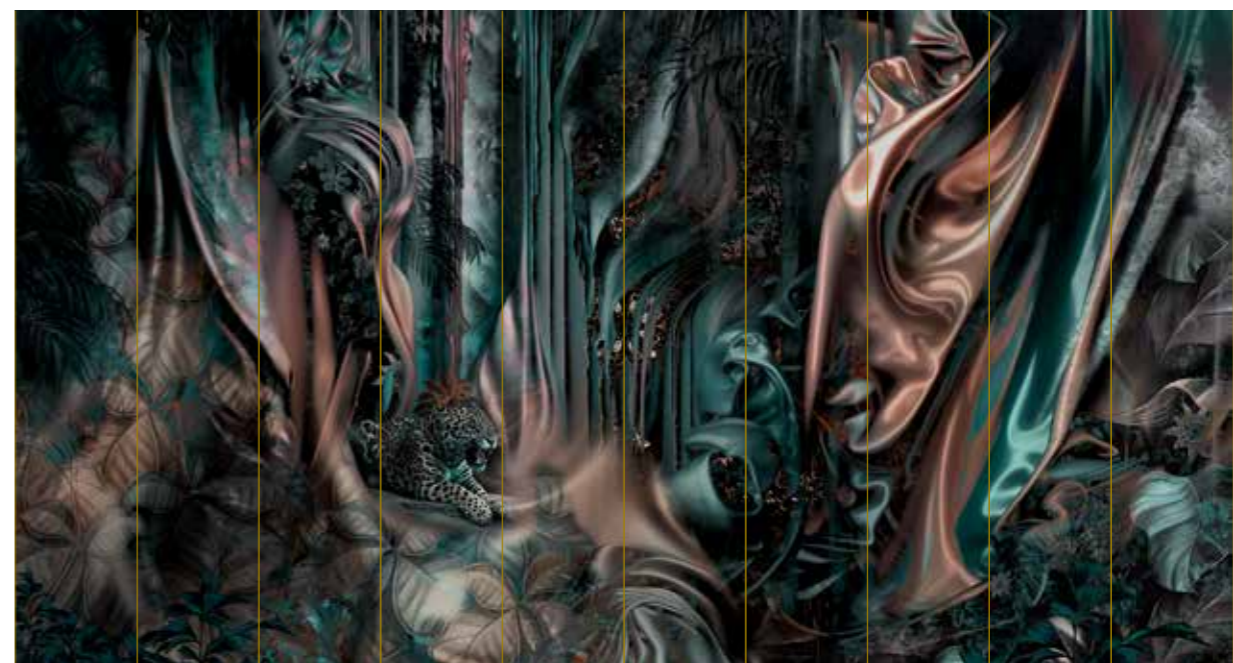

Forest of Silk

Reference nr: MU14049

270 cm height

50 CM PANEL 1	100 CM PANEL 2	150 CM PANEL 3	200 CM PANEL 4	250 CM PANEL 5	300 CM PANEL 6	350 CM PANEL 7	400 CM PANEL 8	450 CM PANEL 9	500 CM PANEL 10
100 CM PANEL 1		200 CM PANEL 2		300 CM PANEL 3		400 CM PANEL 4		500 CM PANEL 5	

Request a sample

Request a wallpaper sample for a more accurate representation of colors, textures and image quality. It is also advisable if you want to see the wallpaper on a metallic material. Samples can also be ordered through our online portal (portal.muance.eu).