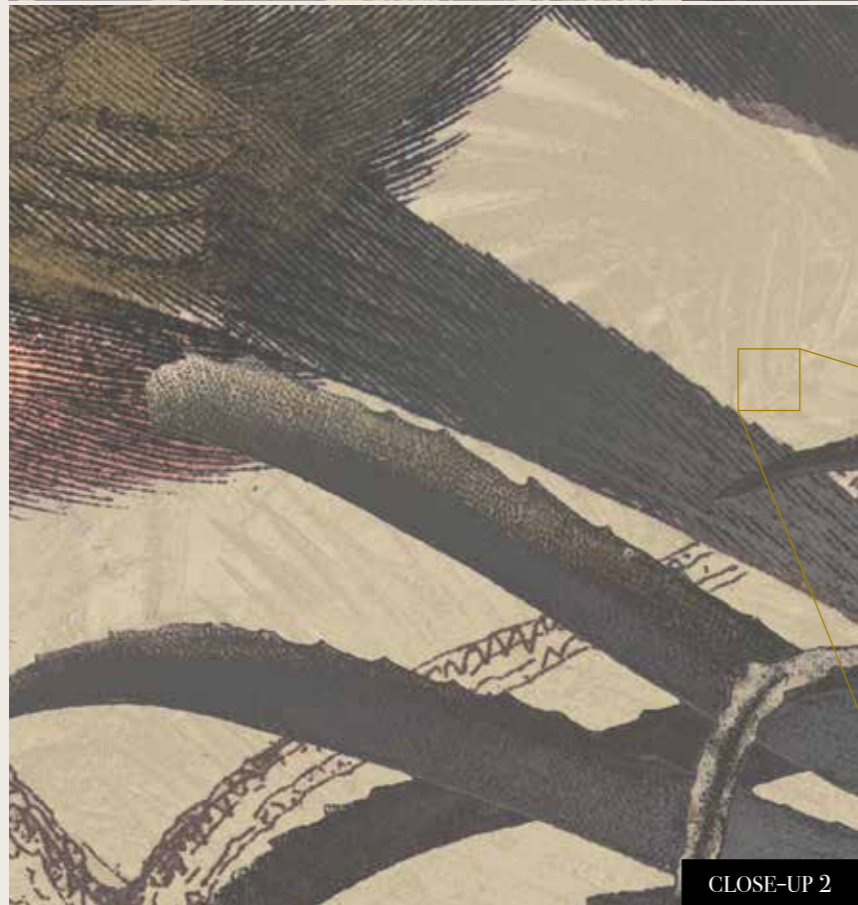

Muance portal

Login to our B2B webshop (portal.muance.eu) to order standard or custom sized murals. Don't have a login? Request access by filling out the form via portal.muance.eu/register. (Only available for businesses)

Standard specifications:

Size: 500 cm x 270 cm
All murals are printed by default with 50 cm panel widths, but can also be ordered using 100 cm wide panels if desired. (depending on material chosen below)

Print with your own sizes

This mural can be custom made to fit the dimensions of your wall.

Can be printed with these materials:

- Non-woven matt (50 cm panel) ☒
- Textured Vinyl (50 and 100 cm panels) ☒
- Textile (50 and 100 cm panels) ☒
- Metallic Gold (50 cm panel) ☐
- Metallic Copper (50 cm panel) ☐
- Metallic Silver (50 cm panel) ☐

Rosewood

Reference nr: MU14046

50 CM PANEL 1	100 CM PANEL 2	150 CM PANEL 3	200 CM PANEL 4	250 CM PANEL 5	300 CM PANEL 6	350 CM PANEL 7	400 CM PANEL 8	450 CM PANEL 9	500 CM PANEL 10
100 CM PANEL 1		200 CM PANEL 2		300 CM PANEL 3		400 CM PANEL 4		500 CM PANEL 5	

Request a sample

Request a wallpaper sample for a more accurate representation of colors, textures and image quality. It is also advisable if you want to see the wallpaper on a metallic material. Samples can also be ordered through our online portal (portal.muance.eu).

Also available in these versions:

Reference nr: MU14047

*also available on Gold

Reference nr: MU14048

*also available on Gold