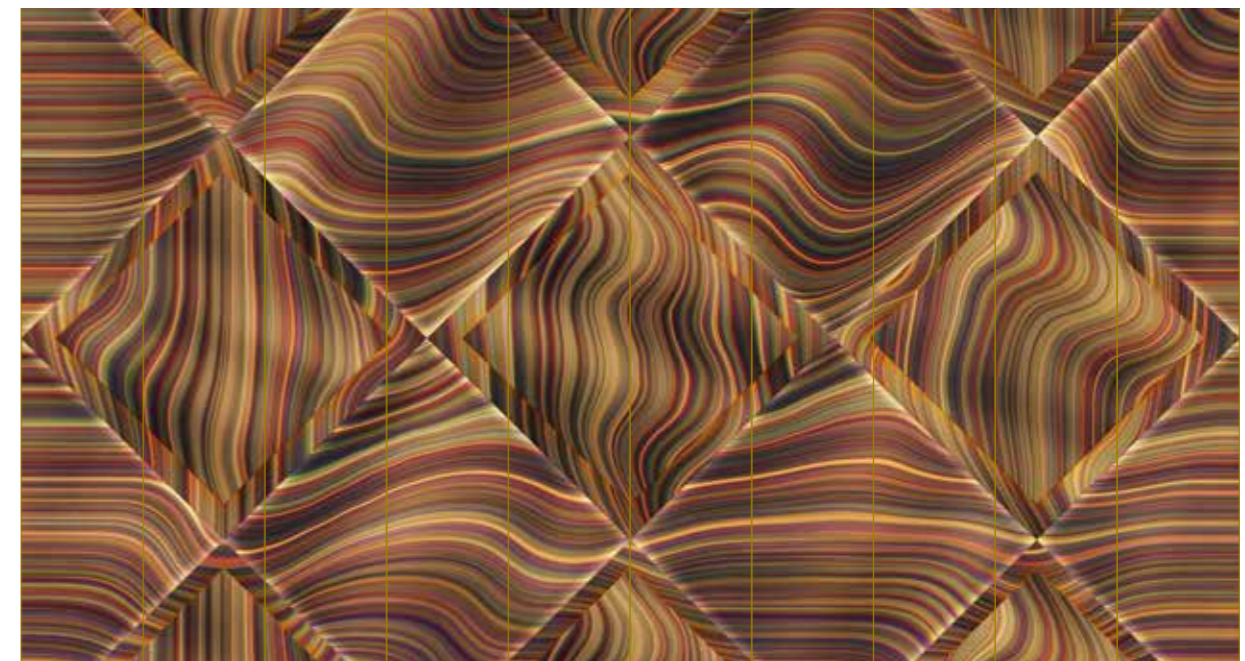

When patterns are warped

Reference nr: MU14070

270 cm height

50 CM PANEL 1	100 CM PANEL 2	150 CM PANEL 3	200 CM PANEL 4	250 CM PANEL 5	300 CM PANEL 6	350 CM PANEL 7	400 CM PANEL 8	450 CM PANEL 9	500 CM PANEL 10
100 CM PANEL 1		200 CM PANEL 2		300 CM PANEL 3		400 CM PANEL 4		500 CM PANEL 5	

Request a sample

Request a wallpaper sample for a more accurate representation of colors, textures and image quality. It is also advisable if you want to see the wallpaper on a metallic material. Samples can also be ordered through our online portal (portal.muance.eu).