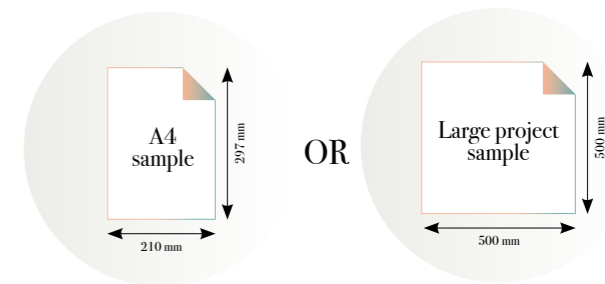

Muance portal

Login to our B2B webshop (portal.muance.eu) to order standard or custom sized murals. Don't have a login? Request access by filling out the form via portal.muance.eu/register. (Only available for businesses)

Standard specifications:

Size: 500 cm x 270 cm
All murals are printed by default with 50 cm panel widths, but can also be ordered using 100 cm wide panels if desired. (depending on material chosen below)

Print with your own sizes

This mural can be custom made to fit the dimensions of your wall.

Can be printed with these materials:

- Non-woven matt (50 cm panel) ☒
- Textured Vinyl (50 and 100 cm panels) ☒
- Textile (50 and 100 cm panels) ☒
- Metallic Gold (50 cm panel) ☒
- Metallic Copper (50 cm panel) ☐
- Metallic Silver (50 cm panel) ☐

Sahara Nights

Reference nr: MU14055

50 CM PANEL 1	100 CM PANEL 2	150 CM PANEL 3	200 CM PANEL 4	250 CM PANEL 5	300 CM PANEL 6	350 CM PANEL 7	400 CM PANEL 8	450 CM PANEL 9	500 CM PANEL 10
100 CM PANEL 1		200 CM PANEL 2		300 CM PANEL 3		400 CM PANEL 4		500 CM PANEL 5	

Request a sample

Request a wallpaper sample for a more accurate representation of colors, textures and image quality. It is also advisable if you want to see the wallpaper on a metallic material. Samples can also be ordered through our online portal (portal.muance.eu).

Also available in these versions: