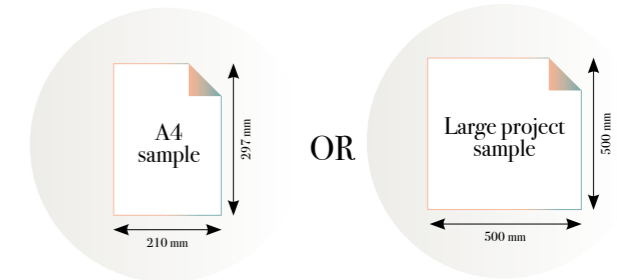

Muance portal

Login to our B2B webshop (portal.muance.eu) to order standard or custom sized murals. Don't have a login? Request access by filling out the form via portal.muance.eu/register. (Only available for businesses)

Standard specifications:

Size: 500 cm x 270 cm
All murals are printed by default with 50 cm panel widths, but can also be ordered using 100 cm wide panels if desired. (depending on material chosen below)

Print with your own sizes

This mural can be custom made to fit the dimensions of your wall.

Can be printed with these materials:

- Non-woven matt (50 cm panel) ☒
- Textured Vinyl (50 and 100 cm panels) ☒
- Textile (50 and 100 cm panels) ☒
- Metallic Gold (50 cm panel) ☒
- Metallic Copper (50 cm panel) ☐
- Metallic Silver (50 cm panel) ☐

Ornament

Reference nr: MU14094

50 CM PANEL 1	100 CM PANEL 2	150 CM PANEL 3	200 CM PANEL 4	250 CM PANEL 5	300 CM PANEL 6	350 CM PANEL 7	400 CM PANEL 8	450 CM PANEL 9	500 CM PANEL 10
100 CM PANEL 1		200 CM PANEL 2		300 CM PANEL 3		400 CM PANEL 4		500 CM PANEL 5	

Request a sample

Request a wallpaper sample for a more accurate representation of colors, textures and image quality. It is also advisable if you want to see the wallpaper on a metallic material. Samples can also be ordered through our online portal (portal.muance.eu).

Also available in these versions:

* available on Copper

*available on Silver