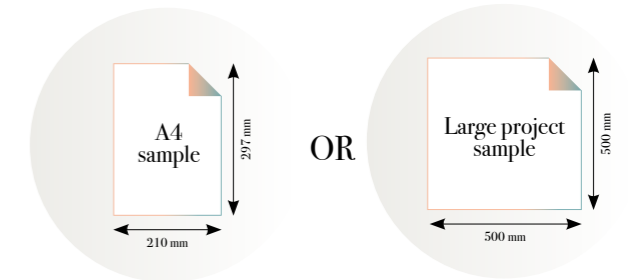

Muance portal

Login to our B2B webshop (portal.muance.eu) to order standard or custom sized murals. Don't have a login? Request access by filling out the form via portal.muance.eu/register. (Only available for businesses)

Standard specifications:

Size: 500 cm x 270 cm
All murals are printed by default with 50 cm panel widths, but can also be ordered using 100 cm wide panels if desired. (depending on material chosen below)

Print with your own sizes

This mural can be custom made to fit the dimensions of your wall.

Can be printed with these materials:

- Non-woven matt (50 cm panel) ☒
- Textured Vinyl (50 and 100 cm panels) ☒
- Textile (50 and 100 cm panels) ☒
- Metallic Gold (50 cm panel) ☒
- Metallic Copper (50 cm panel) ☐
- Metallic Silver (50 cm panel) ☐

Nefertari

Reference nr: MU14001

50 CM PANEL 1	100 CM PANEL 2	150 CM PANEL 3	200 CM PANEL 4	250 CM PANEL 5	300 CM PANEL 6	350 CM PANEL 7	400 CM PANEL 8	450 CM PANEL 9	500 CM PANEL 10
100 CM PANEL 1		200 CM PANEL 2		300 CM PANEL 3		400 CM PANEL 4		500 CM PANEL 5	

Request a sample

Request a wallpaper sample for a more accurate representation of colors, textures and image quality. It is also advisable if you want to see the wallpaper on a metallic material. Samples can also be ordered through our online portal (portal.muance.eu).

Also available in these versions: