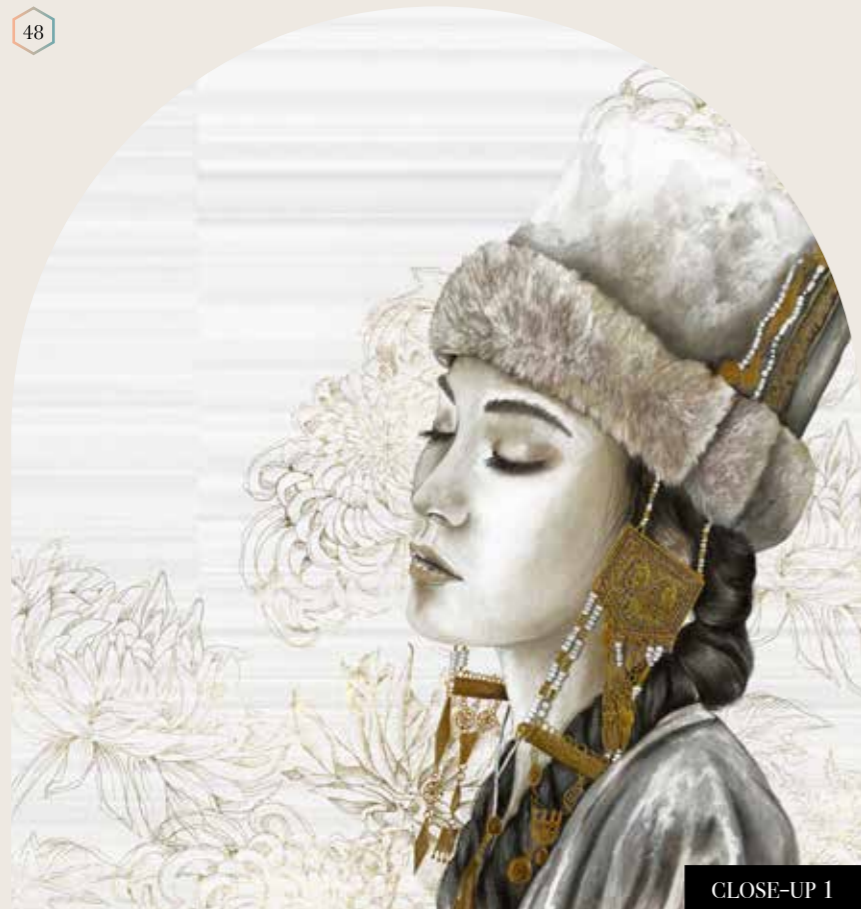

Muance portal

Login to our B2B webshop (portal.muance.eu) to order standard or custom sized murals. Don't have a login? Request access by filling out the form via portal.muance.eu/register. (Only available for businesses)

Standard specifications:

Size: 500 cm x 270 cm. All murals are printed by default with 50 cm panel widths, but can also be ordered using 100 cm wide panels if desired. (depending on material chosen below)

Print with your own sizes

This mural can be custom made to fit the dimensions of your wall.

Can be printed with these materials:

- Non-woven matt (50 cm panel) ☒
- Textured Vinyl (50 and 100 cm panels) ☒
- Textile (50 and 100 cm panels) ☒
- Metallic Gold (50 cm panel) ☒
- Metallic Copper (50 cm panel) ☐
- Metallic Silver (50 cm panel) ☐

Gobi princess

Reference nr: MU14025

270 cm height

Request a sample

Request a wallpaper sample for a more accurate representation of colors, textures and image quality. It is also advisable if you want to see the wallpaper on a metallic material. Samples can also be ordered through our online portal (portal.muance.eu).

Also available in these versions: