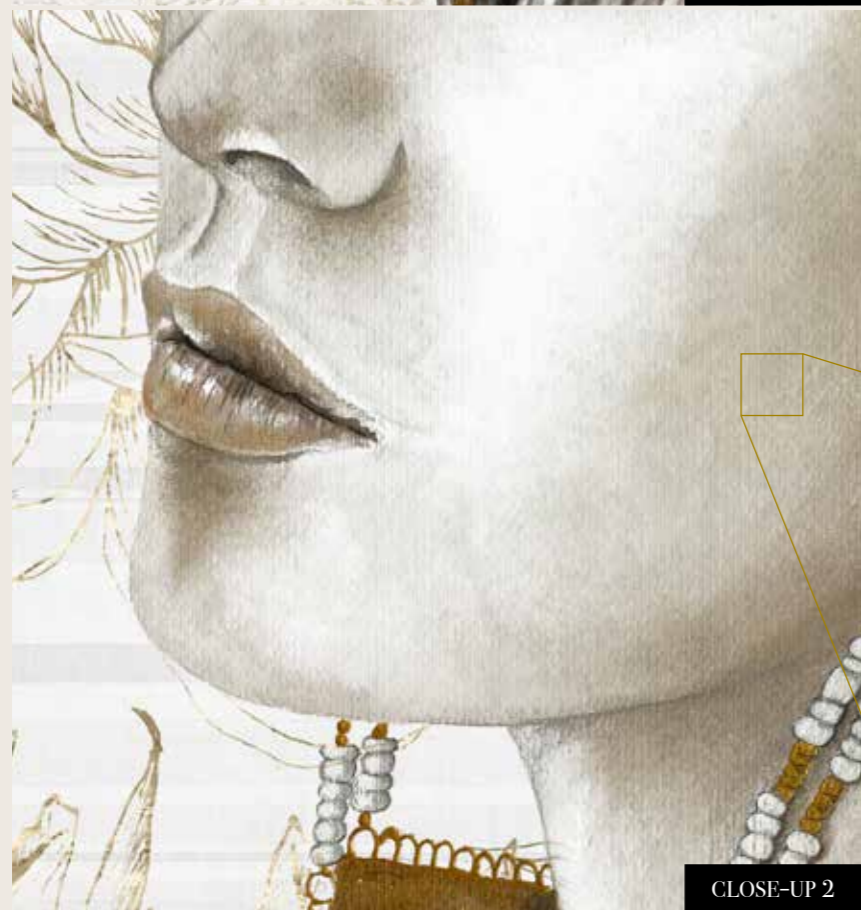

CLOSE-UP 1

CLOSE-UP 2

Muance portal

Login to our B2B webshop (portal.muance.eu) to order standard or custom sized murals. Don't have a login? Request access by filling out the form via portal.muance.eu/register. (Only available for businesses)

Standard specifications:

Size: 500 cm x 270 cm. All murals are printed by default with 50 cm panel widths, but can also be ordered using 100 cm wide panels if desired. (depending on material chosen below)

Print with your own sizes

This mural can be custom made to fit the dimensions of your wall.

Can be printed with these materials:

- Non-woven matt (50 cm panel) ☒
- Textured Vinyl (50 and 100 cm panels) ☒
- Textile (50 and 100 cm panels) ☒
- Metallic Gold (50 cm panel) ☒
- Metallic Copper (50 cm panel) ☐
- Metallic Silver (50 cm panel) ☐