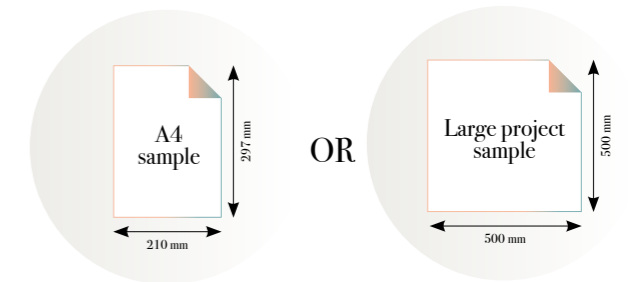

Muance portal

Login to our B2B webshop (portal.muance.eu) to order standard or custom sized murals. Don't have a login? Request access by filling out the form via portal.muance.eu/register. (Only available for businesses)

Standard specifications:

Size: 500 cm x 270 cm
All murals are printed by default with 50 cm panel widths, but can also be ordered using 100 cm wide panels if desired. (depending on material chosen below)

Print with your own sizes

This mural can be custom made to fit the dimensions of your wall.

Can be printed with these materials:

- Non-woven matt (50 cm panel) ☒
- Textured Vinyl (50 and 100 cm panels) ☒
- Textile (50 and 100 cm panels) ☒
- Metallic Gold (50 cm panel) ☒
- Metallic Copper (50 cm panel) ☐
- Metallic Silver (50 cm panel) ☐

Nadira

Reference nr: MU14010

50 CM PANEL 1	100 CM PANEL 2	150 CM PANEL 3	200 CM PANEL 4	250 CM PANEL 5	300 CM PANEL 6	350 CM PANEL 7	400 CM PANEL 8	450 CM PANEL 9	500 CM PANEL 10
100 CM PANEL 1		200 CM PANEL 2		300 CM PANEL 3		400 CM PANEL 4		500 CM PANEL 5	

Request a sample

Request a wallpaper sample for a more accurate representation of colors, textures and image quality. It is also advisable if you want to see the wallpaper on a metallic material. Samples can also be ordered through our online portal (portal.muance.eu).

Also available in these versions:

*not available on Gold

*not available on Gold