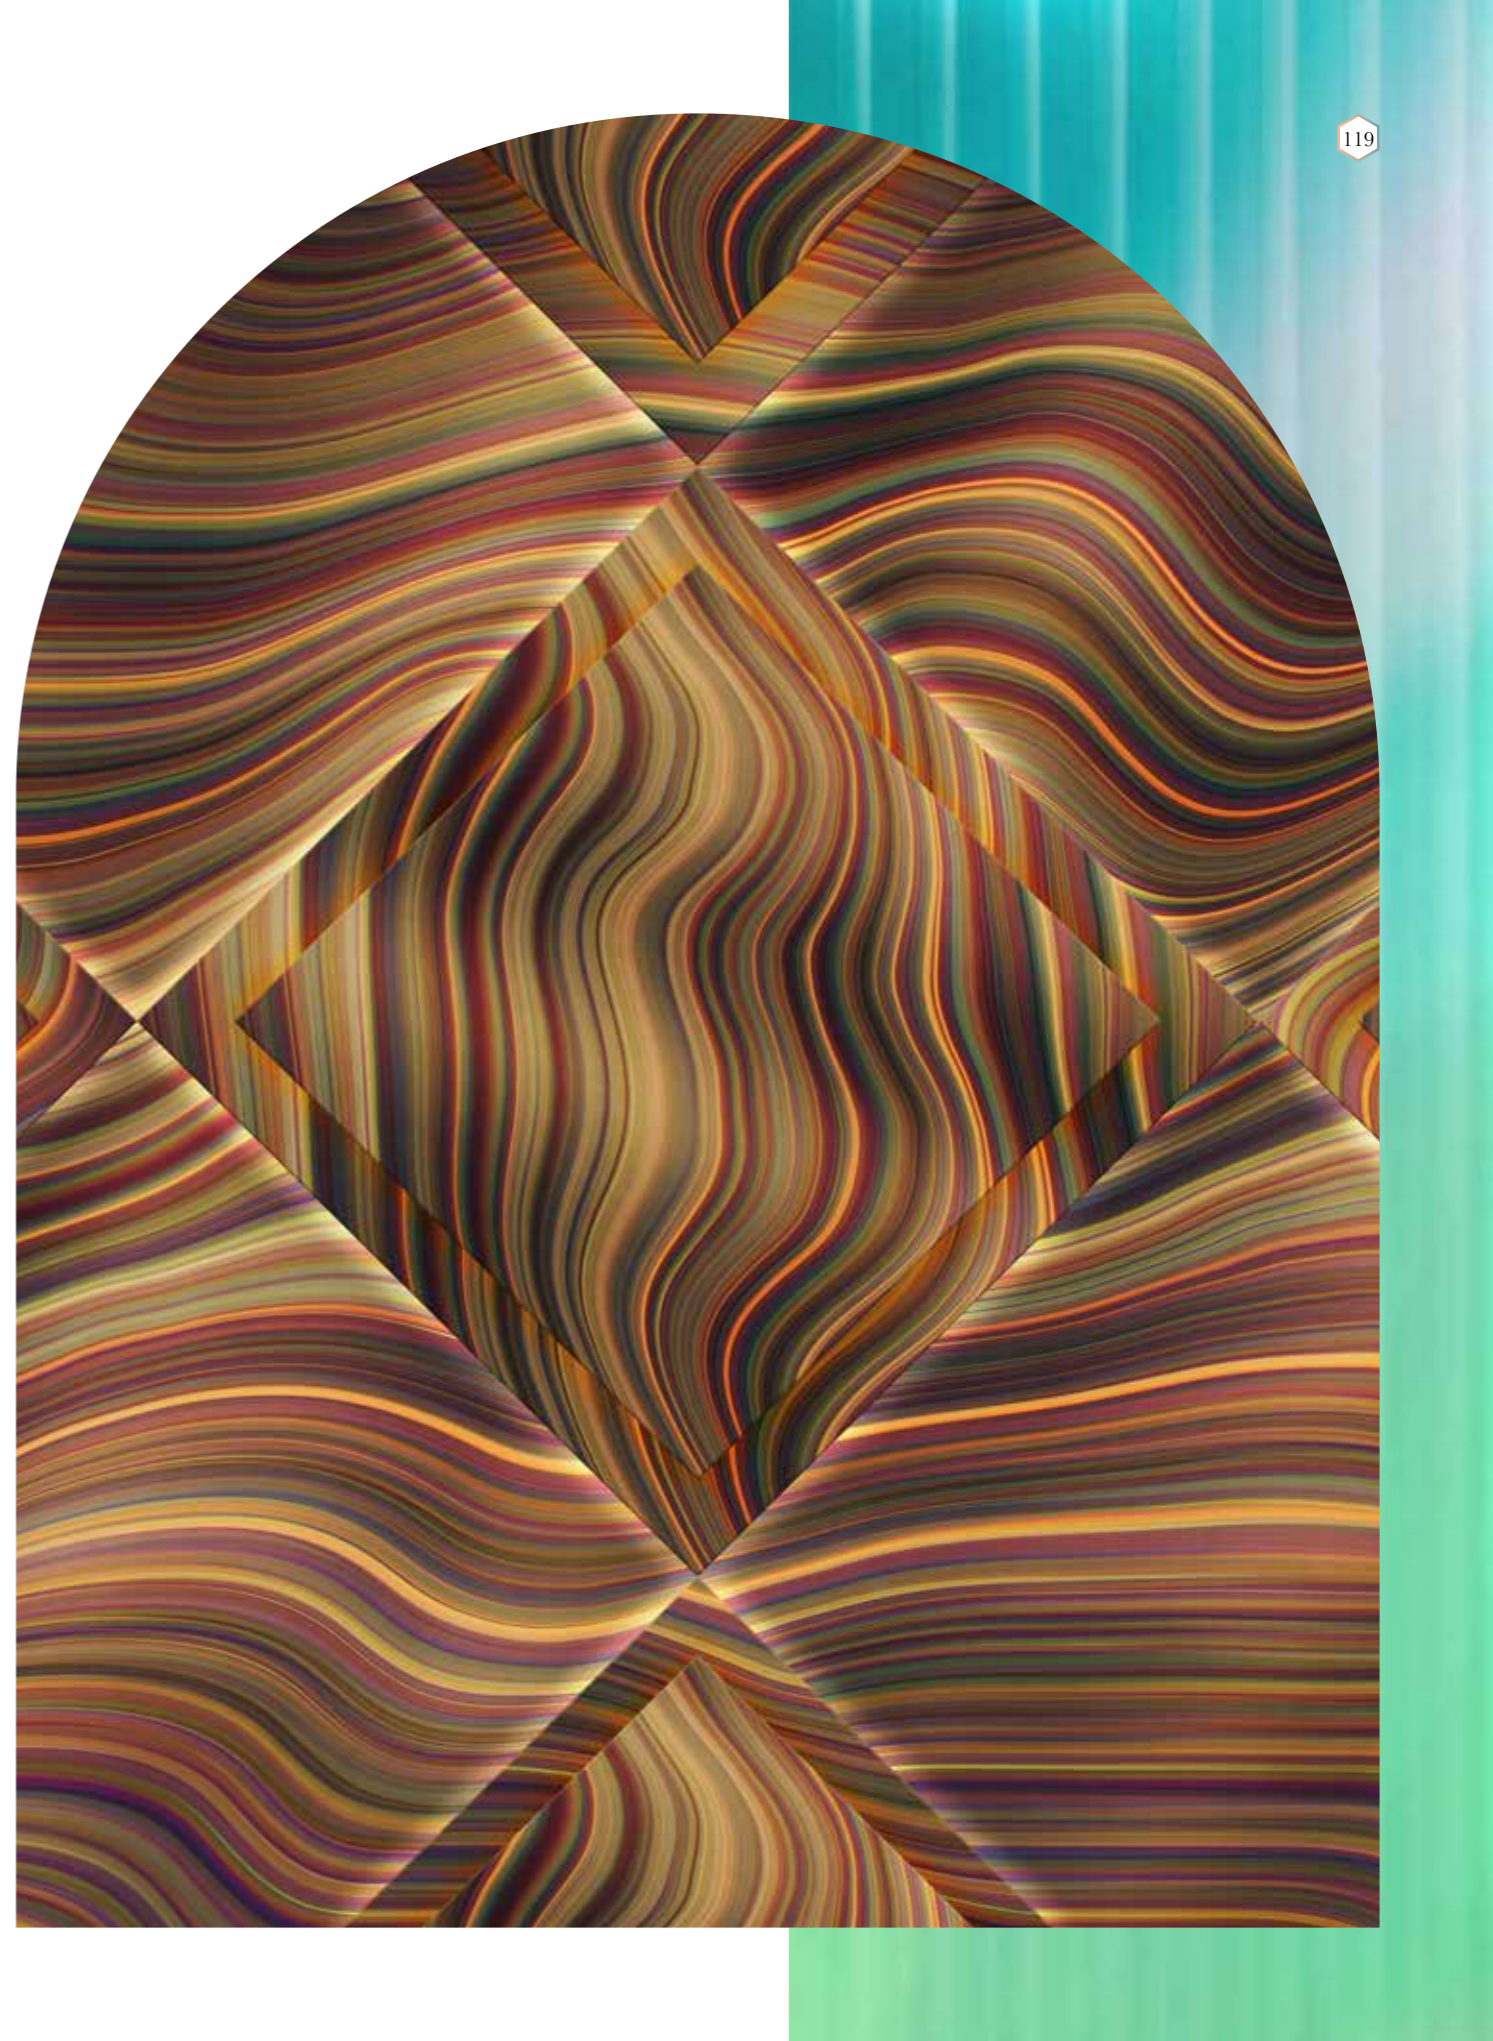

Also available in these versions:

Reference nr: MU14068

Reference nr: MU14069

MUANCE

CLOSE-UP 1

CLOSE-UP 2

SCALE 1:1

Muance portal