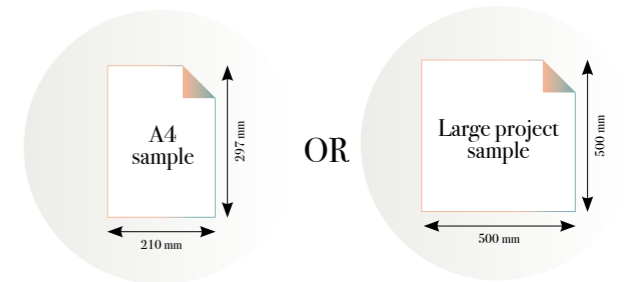

Muance portal

Login to our B2B webshop (portal.muance.eu) to order standard or custom sized murals. Don't have a login? Request access by filling out the form via portal.muance.eu/register. (Only available for businesses)

Standard specifications:

Size: 500 cm x 270 cm
All murals are printed by default with 50 cm panel widths, but can also be ordered using 100 cm wide panels if desired. (depending on material chosen below)

Print with your own sizes

This mural can be custom made to fit the dimensions of your wall.

Can be printed with these materials:

- Non-woven matt (50 cm panel) ☒
- Textured Vinyl (50 and 100 cm panels) ☒
- Textile (50 and 100 cm panels) ☒
- Metallic Gold (50 cm panel) ☒
- Metallic Copper (50 cm panel) ☐
- Metallic Silver (50 cm panel) ☐

Sandstone

Reference nr: MU14058

50 CM PANEL 1	100 CM PANEL 2	150 CM PANEL 3	200 CM PANEL 4	250 CM PANEL 5	300 CM PANEL 6	350 CM PANEL 7	400 CM PANEL 8	450 CM PANEL 9	500 CM PANEL 10
100 CM PANEL 1		200 CM PANEL 2		300 CM PANEL 3		400 CM PANEL 4		500 CM PANEL 5	

Request a sample

Request a wallpaper sample for a more accurate representation of colors, textures and image quality. It is also advisable if you want to see the wallpaper on a metallic material. Samples can also be ordered through our online portal (portal.muance.eu).

Also available in these versions: