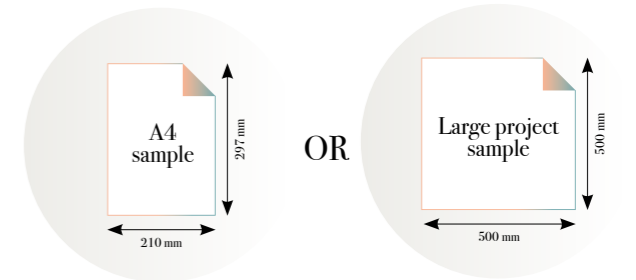

Muance portal

Login to our B2B webshop (portal.muance.eu) to order standard or custom sized murals
Don't have a login? Request access by filling out the form via portal.muance.eu/register.
(Only available for businesses)

Standard specifications:

Size: 500 cm x 270 cm
All murals are printed by default with 50 cm panel widths, but can also be ordered using 100 cm wide panels if desired.
(depending on material chosen below)

Print with your own sizes

This mural can be custom made to fit the dimensions of your wall.

Can be printed with these materials:

- Non-woven matt (50 cm panel) ☒
- Textured Vinyl (50 and 100 cm panels) ☒
- Textile (50 and 100 cm panels) ☒
- Metallic Gold (50 cm panel) ☒
- Metallic Copper (50 cm panel) ☐
- Metallic Silver (50 cm panel) ☐

Golden Horizon

Reference nr: MU14061

50 CM PANEL 1	100 CM PANEL 2	150 CM PANEL 3	200 CM PANEL 4	250 CM PANEL 5	300 CM PANEL 6	350 CM PANEL 7	400 CM PANEL 8	450 CM PANEL 9	500 CM PANEL 10
100 CM PANEL 1		200 CM PANEL 2		300 CM PANEL 3		400 CM PANEL 4		500 CM PANEL 5	

Request a sample

Request a wallpaper sample for a more accurate representation of colors, textures and image quality. It is also advisable if you want to see the wallpaper on a metallic material. Samples can also be ordered through our online portal (portal.muance.eu).

Also available in these versions: