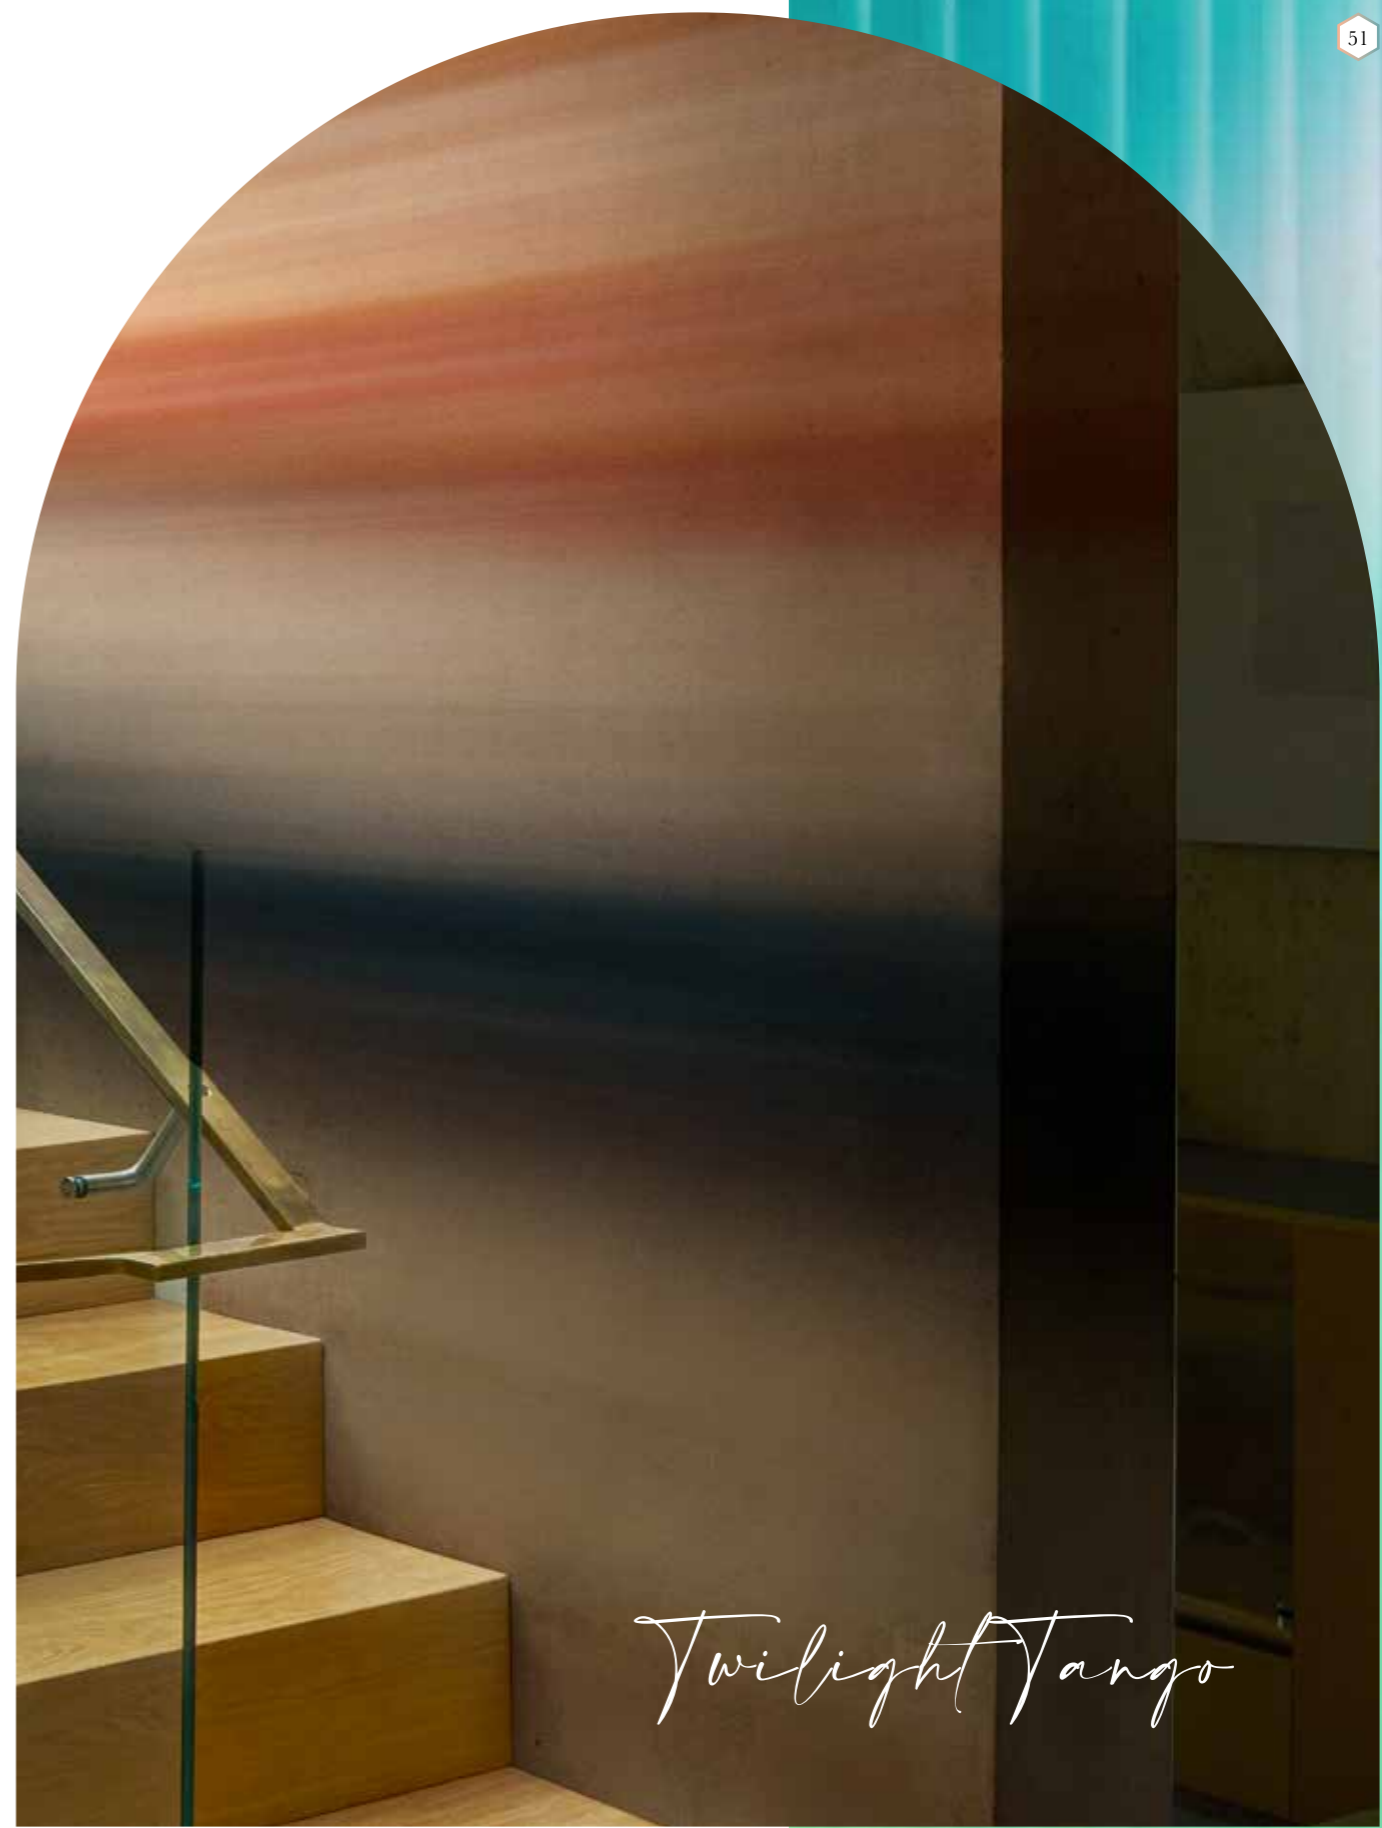

Twilight Tango