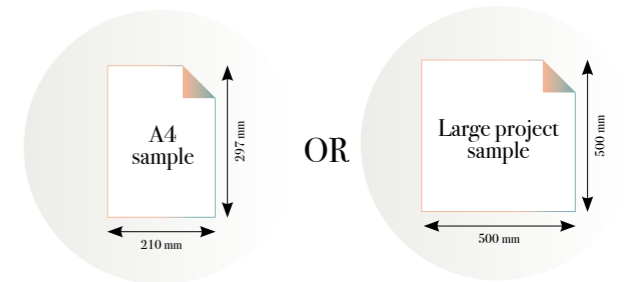

Muance portal

Login to our B2B webshop (portal.muance.eu) to order standard or custom sized murals. Don't have a login? Request access by filling out the form via portal.muance.eu/register. (Only available for businesses)

Standard specifications:

Size: 500 cm x 270 cm
All murals are printed by default with 50 cm panel widths, but can also be ordered using 100 cm wide panels if desired. (depending on material chosen below)

Print with your own sizes

This mural can be custom made to fit the dimensions of your wall.

Can be printed with these materials:

- Non-woven matt (50 cm panel) ☒
- Textured Vinyl (50 and 100 cm panels) ☒
- Textile (50 and 100 cm panels) ☒
- Metallic Gold (50 cm panel) ☒
- Metallic Copper (50 cm panel) ☐
- Metallic Silver (50 cm panel) ☐

Jamila dawn

Reference nr: MU14019

50 CM PANEL 1	100 CM PANEL 2	150 CM PANEL 3	200 CM PANEL 4	250 CM PANEL 5	300 CM PANEL 6	350 CM PANEL 7	400 CM PANEL 8	450 CM PANEL 9	500 CM PANEL 10
100 CM PANEL 1		200 CM PANEL 2		300 CM PANEL 3		400 CM PANEL 4		500 CM PANEL 5	

Request a sample

Request a wallpaper sample for a more accurate representation of colors, textures and image quality. It is also advisable if you want to see the wallpaper on a metallic material. Samples can also be ordered through our online portal (portal.muance.eu).

Also available in these versions: