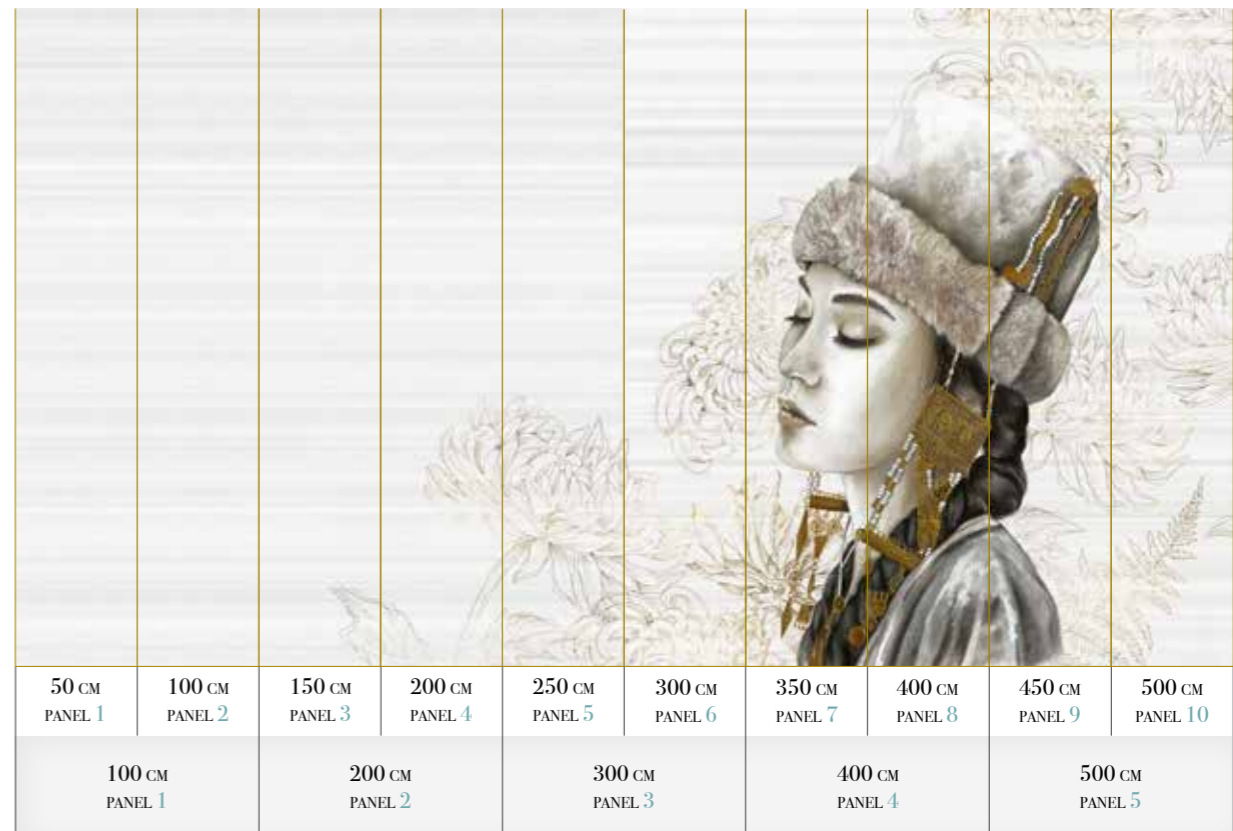

Standard specifications:

Size: 500 cm x 270 cm. All murals are printed by default with 50 cm panel widths, but can also be ordered using 100 cm wide panels if desired. (depending on material chosen below)

Print with your own sizes

This mural can be custom made to fit the dimensions of your wall.

Can be printed with these materials:

- Non-woven matt (50 cm panel)
- Textured Vinyl (50 and 100 cm panels)
- Textile (50 and 100 cm panels)
- Metallic Gold (50 cm panel)
- Metallic Copper (50 cm panel)
- Metallic Silver (50 cm panel)

SCALE 1:1

Gobi princess

Reference nr: MU14025

270 cm height

Request a sample

Request a wallpaper sample for a more accurate representation of colors, textures and image quality. It is also advisable if you want to see the wallpaper on a metallic material. Samples can also be ordered through our online portal (portal.muance.eu).