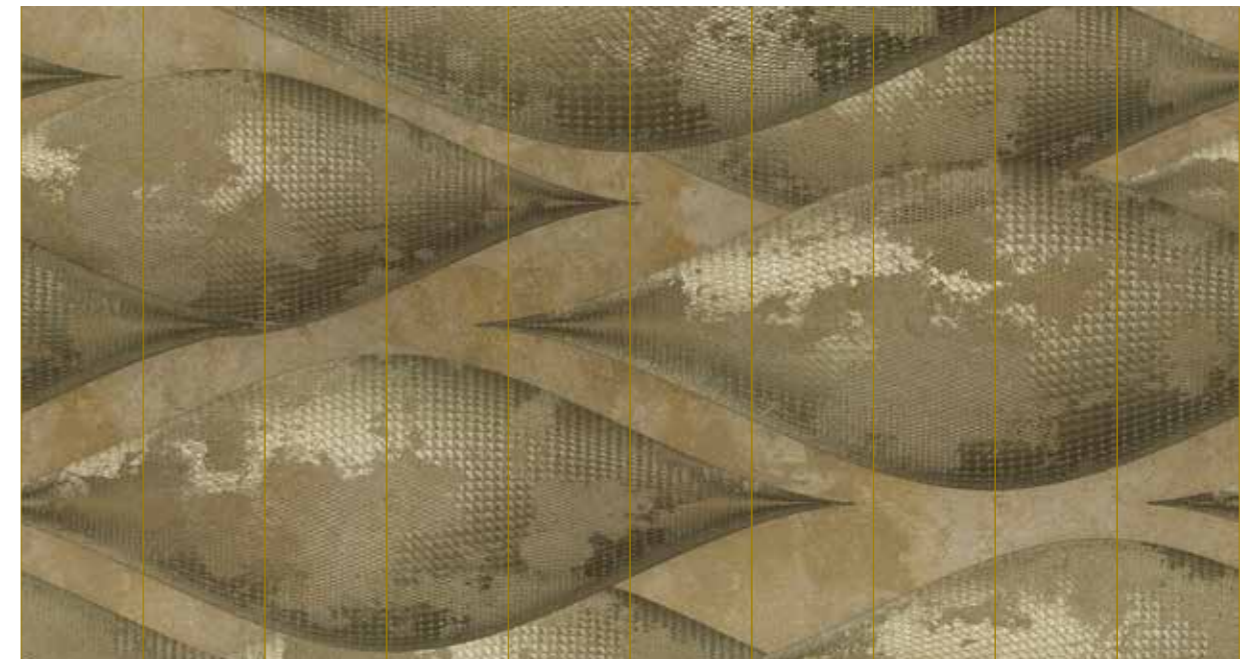

Golden Horizon

Reference nr: MU14061

270 cm height

50 CM PANEL 1	100 CM PANEL 2	150 CM PANEL 3	200 CM PANEL 4	250 CM PANEL 5	300 CM PANEL 6	350 CM PANEL 7	400 CM PANEL 8	450 CM PANEL 9	500 CM PANEL 10
100 CM PANEL 1		200 CM PANEL 2		300 CM PANEL 3		400 CM PANEL 4		500 CM PANEL 5	

Request a sample

Request a wallpaper sample for a more accurate representation of colors, textures and image quality. It is also advisable if you want to see the wallpaper on a metallic material. Samples can also be ordered through our online portal (portal.muance.eu).