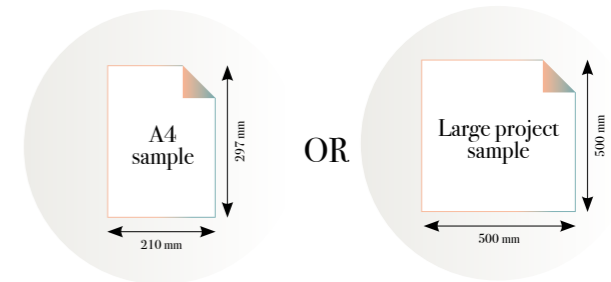

Muance portal

Login to our B2B webshop (portal.muance.eu) to order standard or custom sized murals. Don't have a login? Request access by filling out the form via portal.muance.eu/register. (Only available for businesses)

Standard specifications:

Size: 500 cm x 270 cm
All murals are printed by default with 50 cm panel widths, but can also be ordered using 100 cm wide panels if desired. (depending on material chosen below)

Print with your own sizes

This mural can be custom made to fit the dimensions of your wall.

Can be printed with these materials:

- Non-woven matt (50 cm panel) ☒
- Textured Vinyl (50 and 100 cm panels) ☒
- Textile (50 and 100 cm panels) ☒
- Metallic Gold (50 cm panel) ☐
- Metallic Copper (50 cm panel) ☒
- Metallic Silver (50 cm panel) ☐

Jia Li

Reference nr: MU14064

50 CM PANEL 1	100 CM PANEL 2	150 CM PANEL 3	200 CM PANEL 4	250 CM PANEL 5	300 CM PANEL 6	350 CM PANEL 7	400 CM PANEL 8	450 CM PANEL 9	500 CM PANEL 10
100 CM PANEL 1		200 CM PANEL 2		300 CM PANEL 3		400 CM PANEL 4		500 CM PANEL 5	

Request a sample

Request a wallpaper sample for a more accurate representation of colors, textures and image quality. It is also advisable if you want to see the wallpaper on a metallic material. Samples can also be ordered through our online portal (portal.muance.eu).

Also available in these versions: